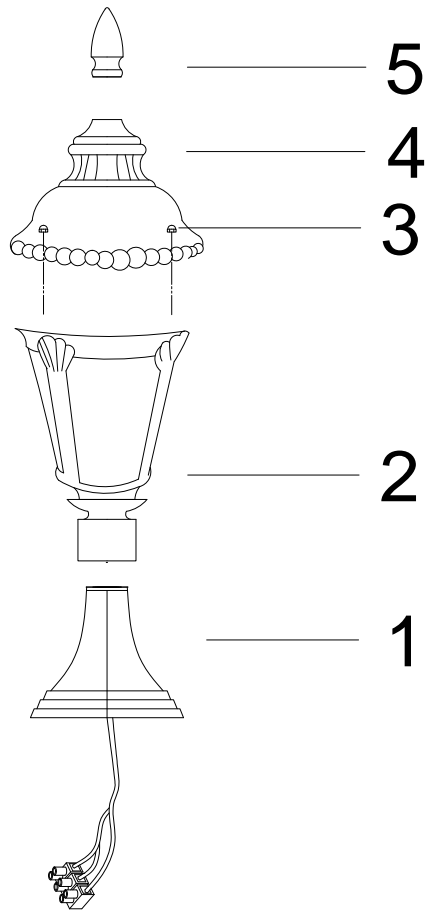

Instruction

O029FL-01BZ

1 x E27 (60W)

Model: O029FL-01BZ
Collection: Outdoor
Series: Goiri

Floor Lamps