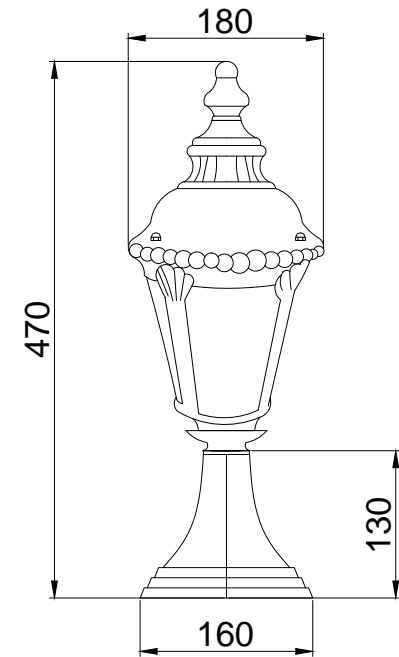

Instruction

O029FL-01BZ

1 x E27 (60W)

Model: O029FL-01BZ
Collection: Outdoor
Series: Goiri

Floor Lamps