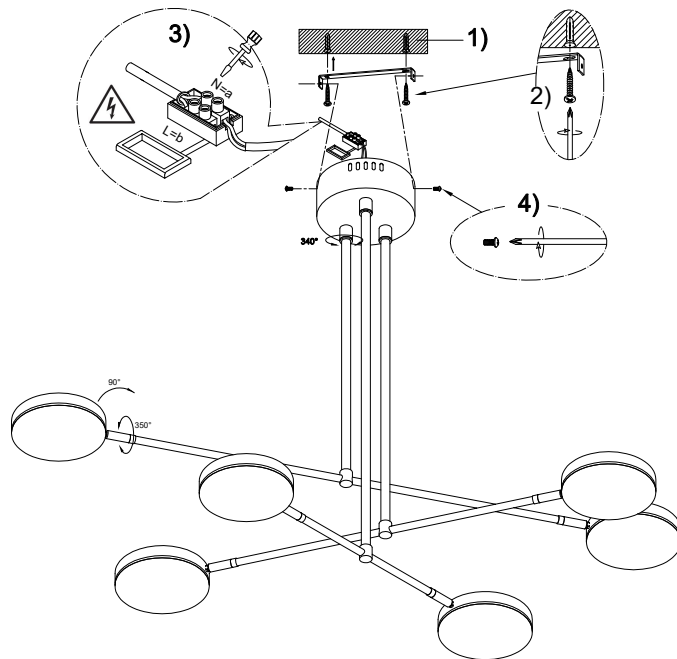

Instruction

MOD070PL-L38B3K

MAX 38W
2200 Lumen

Model: MOD070PL-L38B3K
Collection: Technical
Series: New Series 070

Pendant Lamps