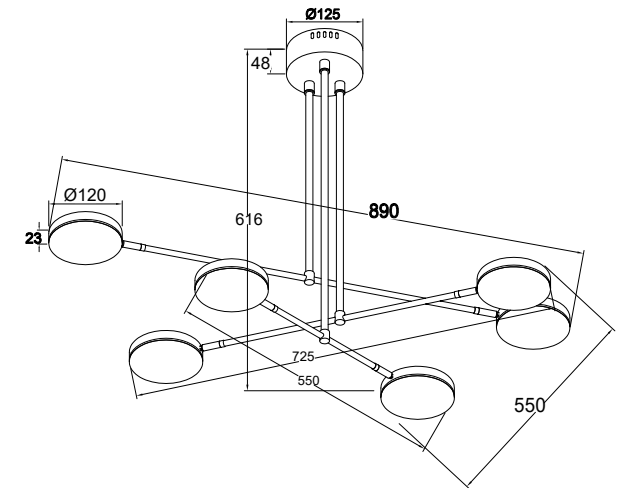

Instruction

MOD070PL-L38B3K

MAX 38W
2200 Lumen

Model: MOD070PL-L38B3K
Collection: Technical
Series: New Series 070

Pendant Lamps