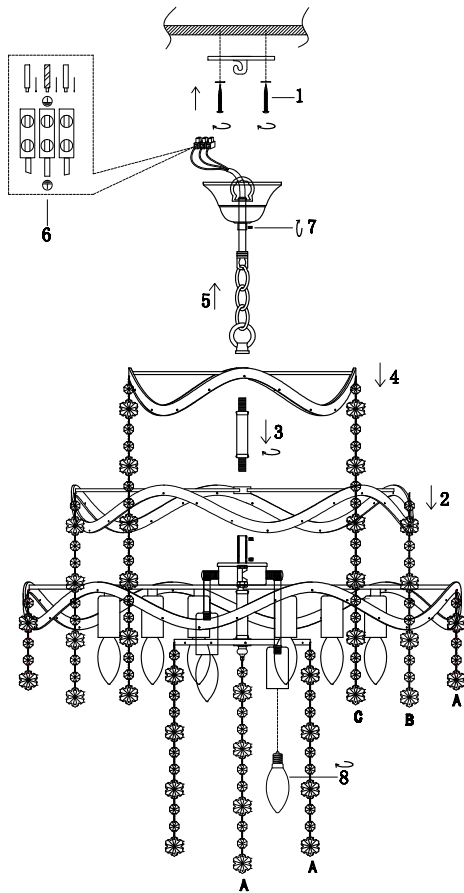

# Instruction

FR1001PL-09W

9 x E14 (40W)

Model: FR1001PL-09W  
Collection: Crystal  
Series: Charlotte

Pendant Lamps