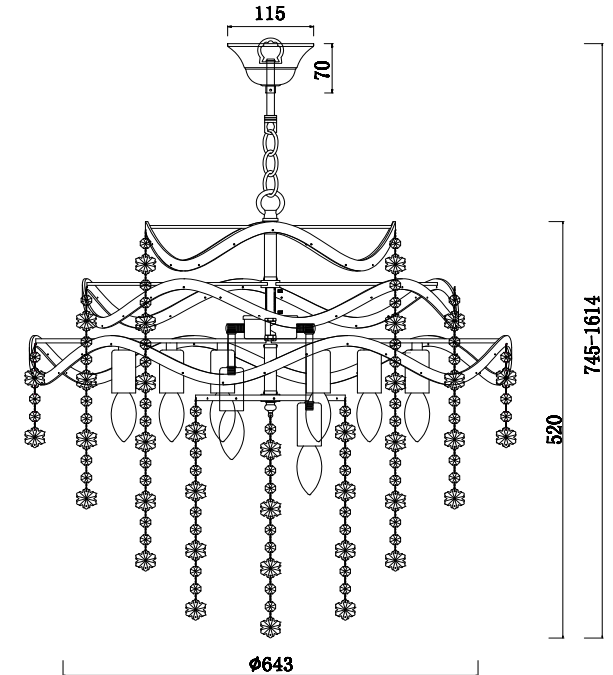

# Instruction

FR1001PL-09W

9 x E14 (40W)

Model: FR1001PL-09W  
Collection: Crystal  
Series: Charlotte

Pendant Lamps