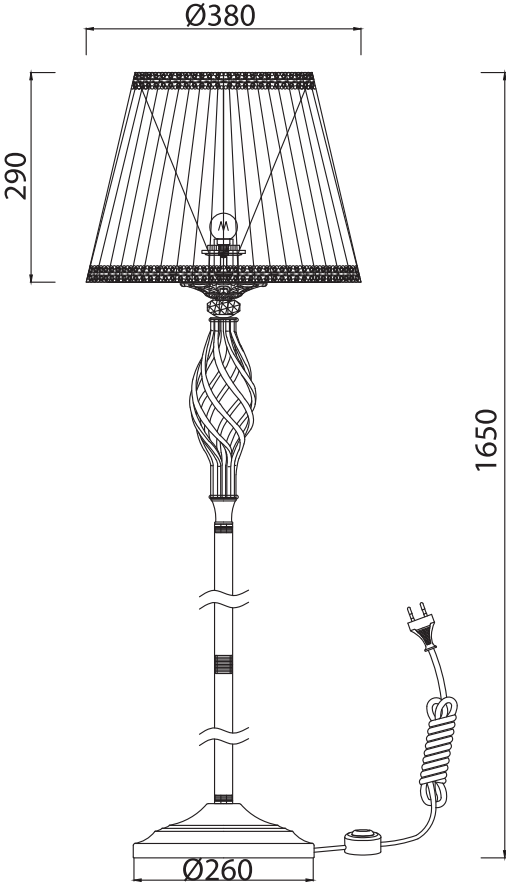

# Instruction

④

Collection: Royal Classic  
Series: Grace  
Model: RC247-FL-01-R  
Floor lamp

③

②

①

**I** – Floor lamp

1 x E14 (40w)