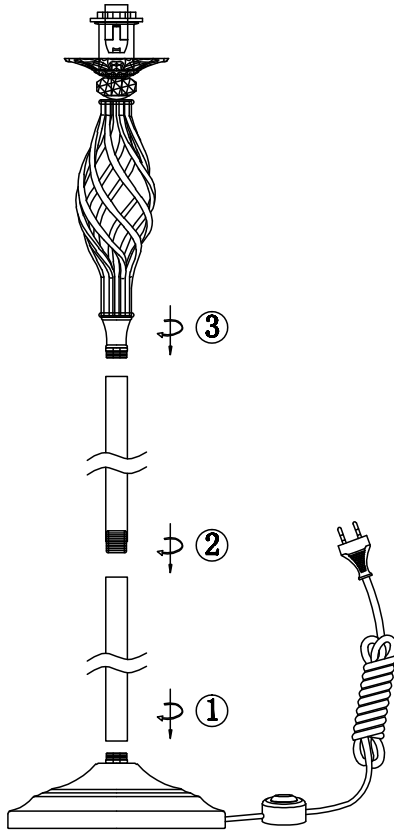

# Instruction

④

Collection: Royal Classic  
Series: Grace  
Model: RC247-FL-01-R  
Floor lamp

③

②

①

**I** – Floor lamp

1 x E14 (40w)