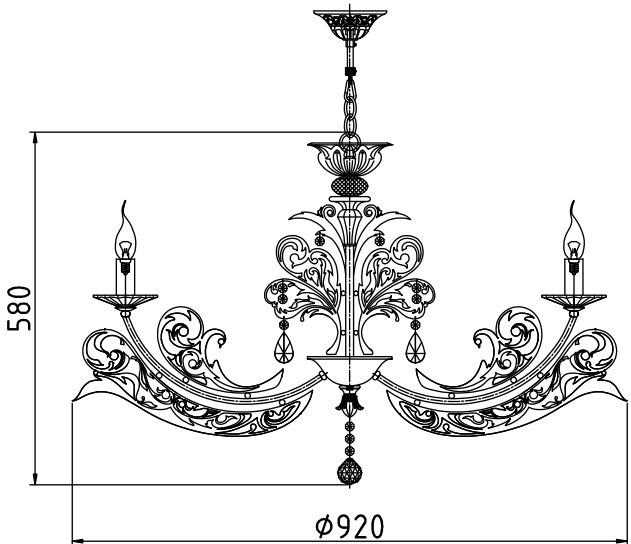

Instruction

Collection: Elegant
Series: Salute
Model: ARM005-08-G
Suspended

A=4
B=4
C=4
D=1

8 x E14 (60w)

MAYTONI
DECORATIVE LIGHTING

www.maytoni.de