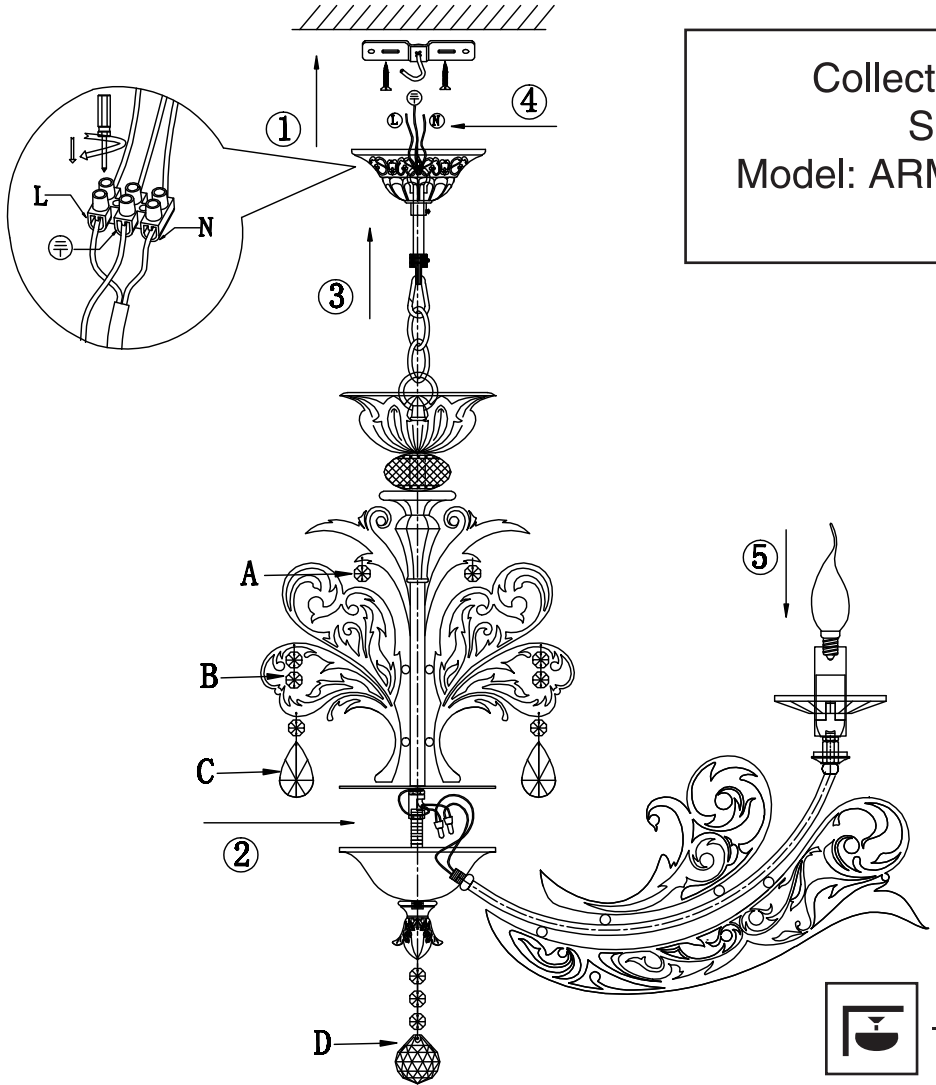

Instruction

Collection: Elegant
Series: Salute
Model: ARM005-08-G
Suspended

A=4
B=4
C=4
D=1

8 x E14 (60w)

MAYTONI
DECORATIVE LIGHTING

www.maytoni.de