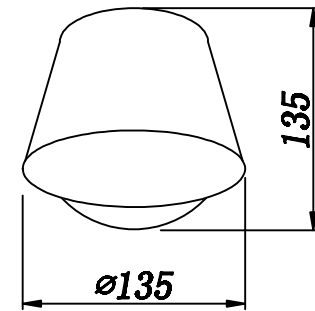

FREYA
TRADITION OF QUALITY

INSTRUCTION

MODEL: FR5038-WL-01-W
Wall-lamp

1 X E14 (40W)

FREYA-LIGHT.COM