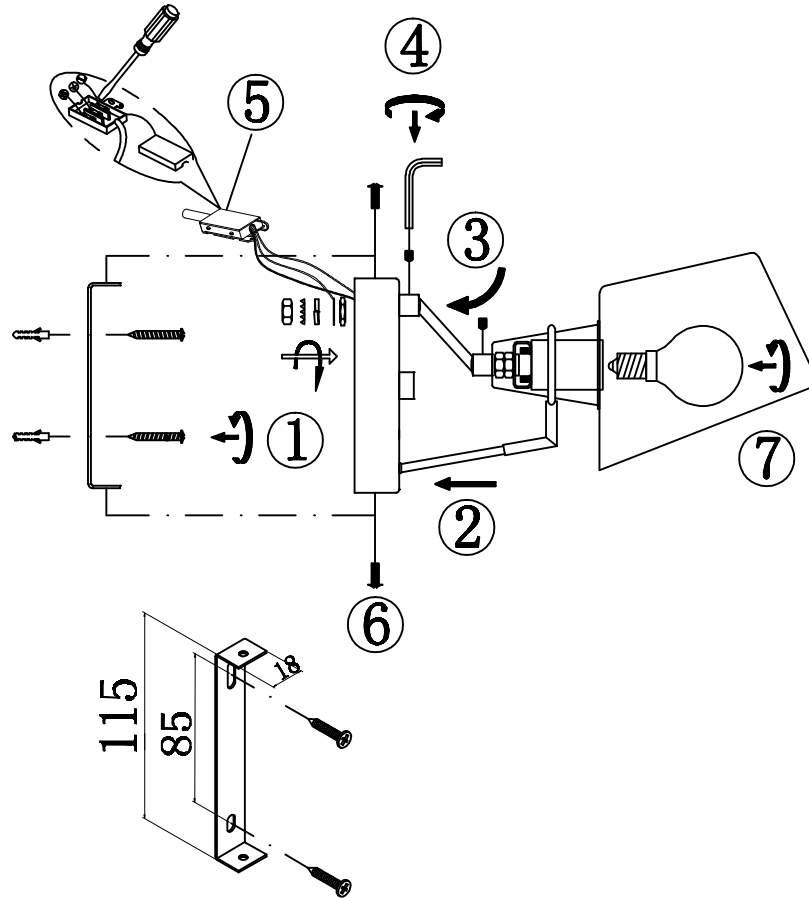

FREYA
TRADITION OF QUALITY

INSTRUCTION

MODEL: FR5038-WL-01-W
Wall-lamp

1 X E14 (40W)

FREYA-LIGHT.COM