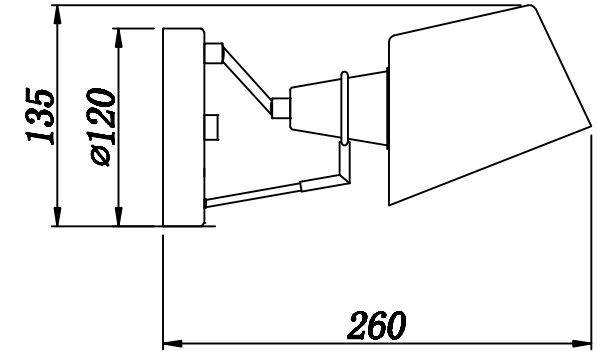

FREYA
TRADITION OF QUALITY

INSTRUCTION

MODEL: FR5038-WL-01-W
Wall-lamp

1 X E14 (40W)

FREYA-LIGHT.COM