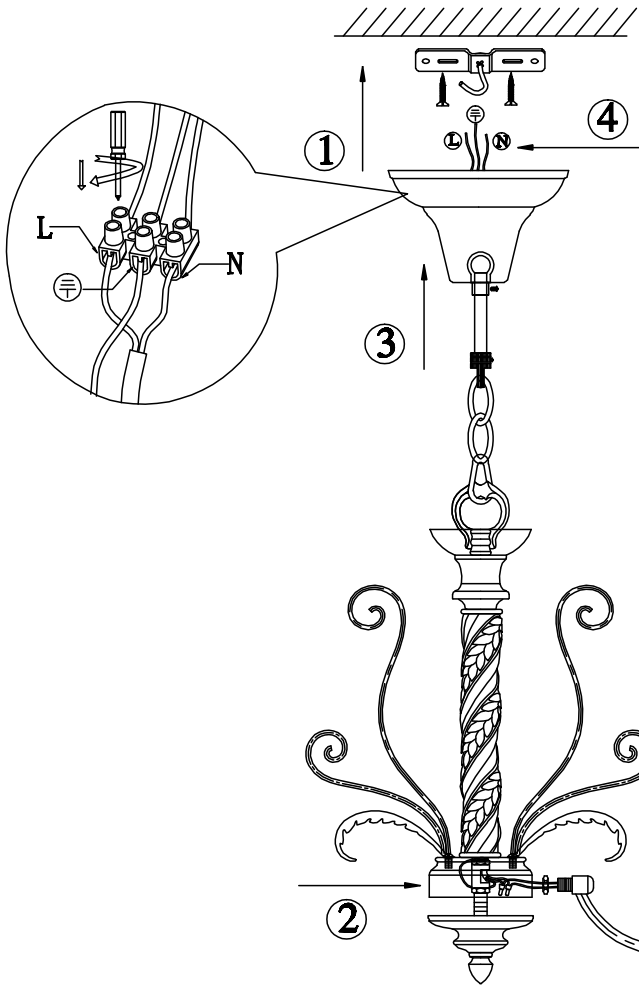

Instruction

Collection: Elegant
Series: Climb
Model: ARM026-08-W
Suspended

8 x E14 (40w)

MAYTONI
DECORATIVE LIGHTING

www.maytoni.de