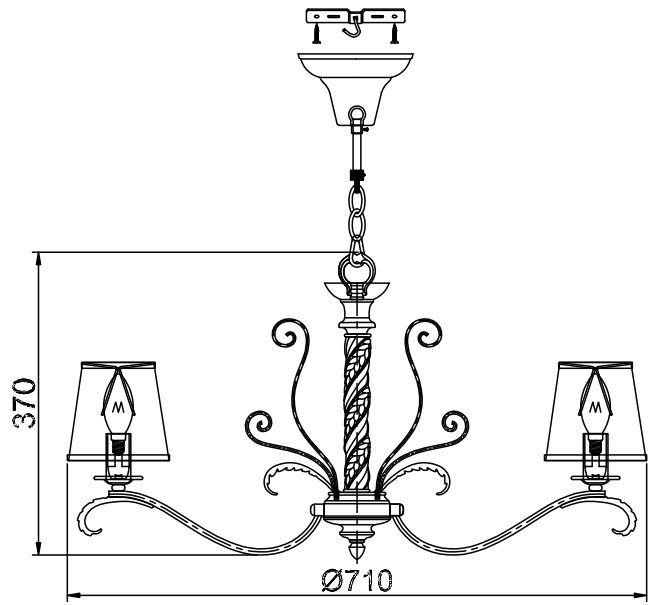

Instruction

Collection: Elegant
Series: Climb
Model: ARM026-08-W
Suspended

8 x E14 (40w)

MAYTONI
DECORATIVE LIGHTING

www.maytoni.de