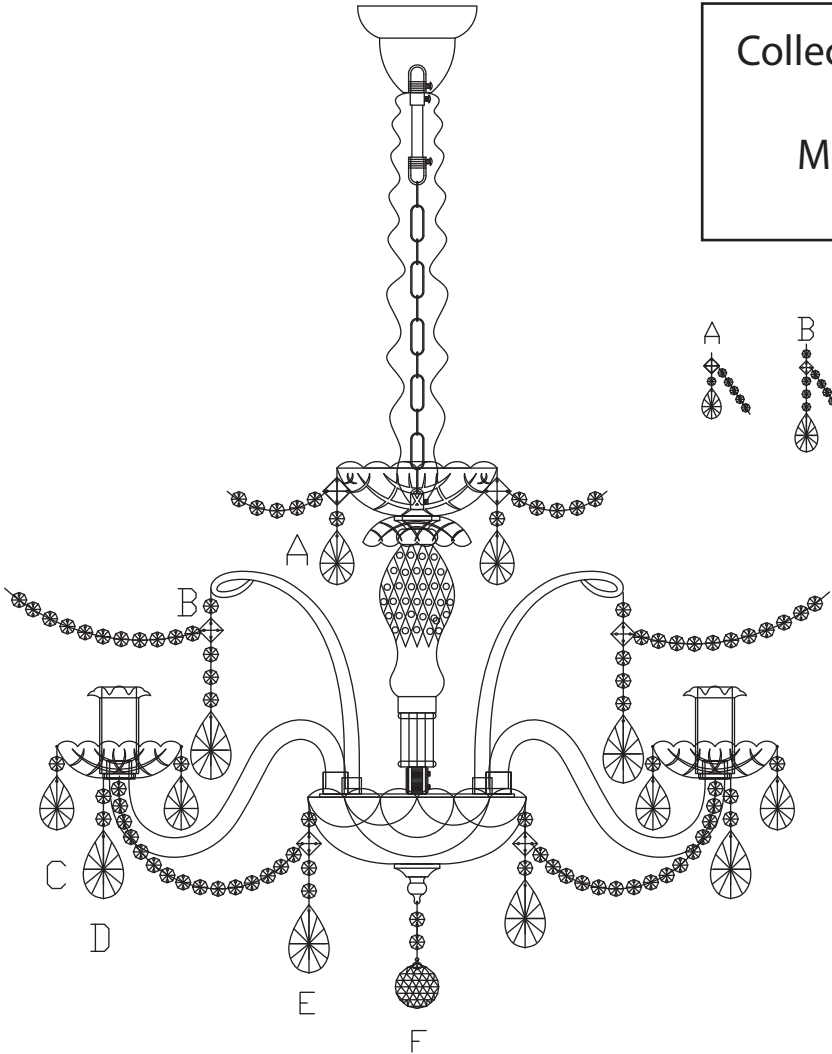

Instruction

Collection: Diamant crystal
Series: Lira
Model: DIA907-PL-05-G
Ceiling

- A: 5
- B: 5
- C: 25
- D: 5
- E: 5
- F: 1

5 x E14 (60w)

MAYTONI
DECORATIVE LIGHTING

www.maytoni.de