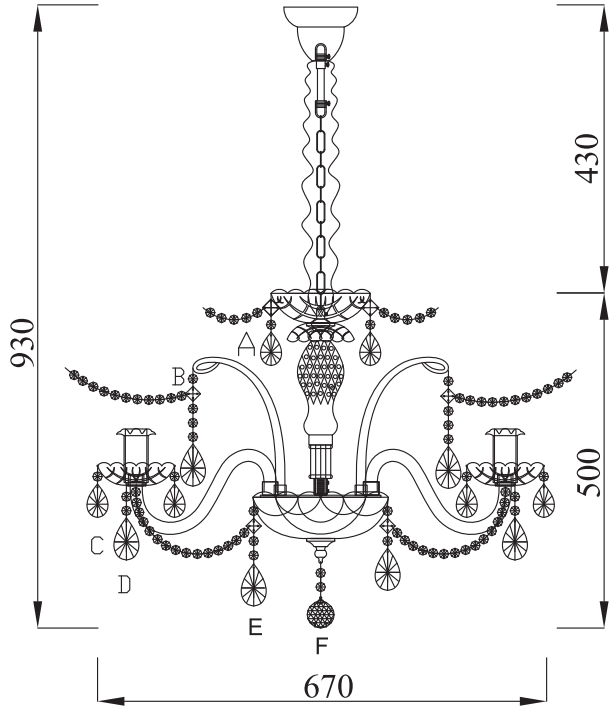

Instruction

Collection: Diamant crystal
Series: Lira
Model: DIA907-PL-05-G
Ceiling

- A: 5
- B: 5
- C: 25
- D: 5
- E: 5
- F: 1

5 x E14 (60w)

MAYTONI
DECORATIVE LIGHTING

www.maytoni.de