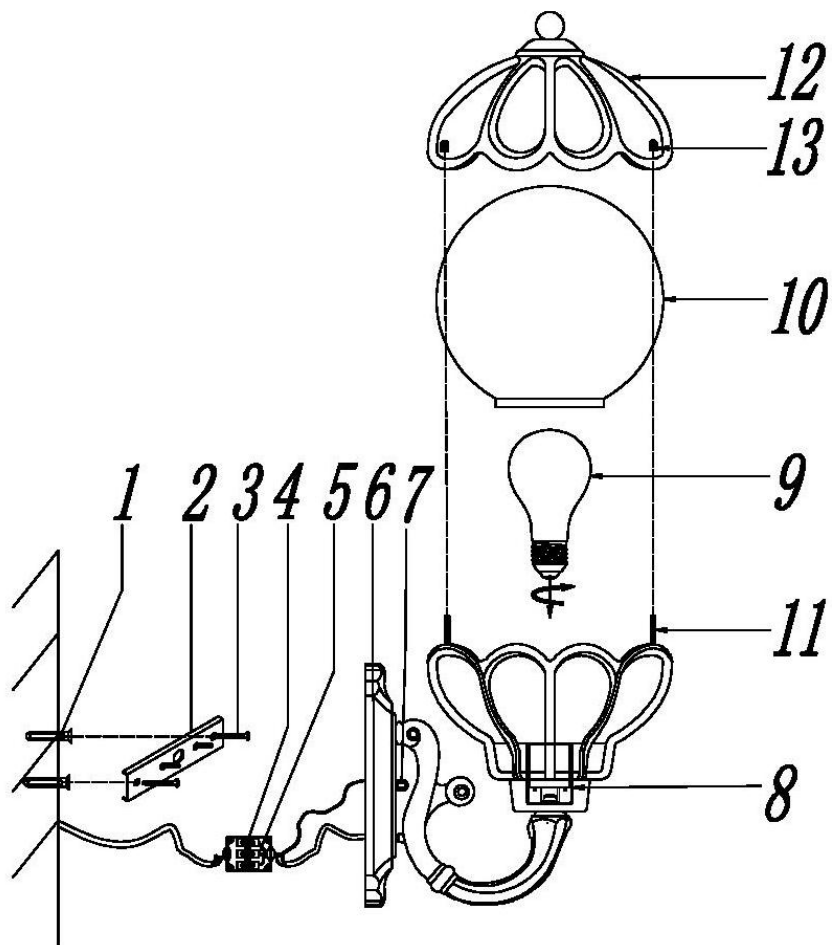

Instruction

Collection: OUTDOOR
Series: CHAMPS ELYSEES
Model: S110-26-01-R
Wall

- Wall

1 x E27 (100W)

MAYTONI
DECORATIVE LIGHTING

www.maytoni.de