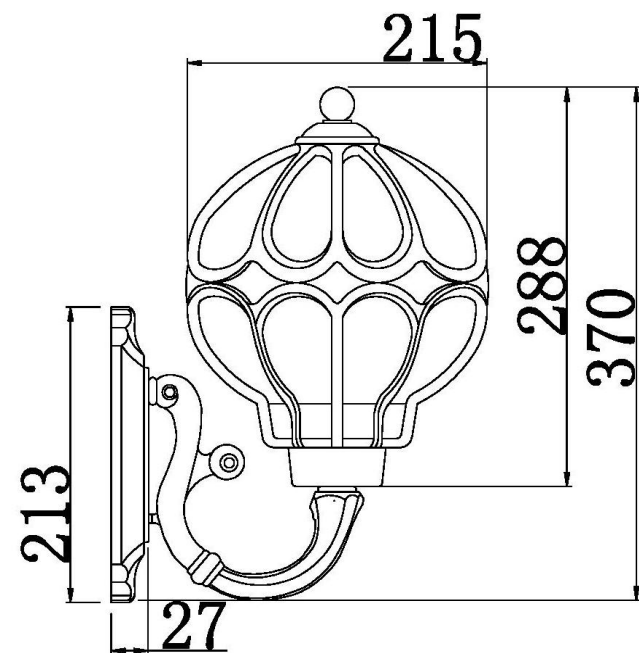

Instruction

Collection: OUTDOOR
Series: CHAMPS ELYSEES
Model: S110-26-01-R
Wall

- Wall

1 x E27 (100W)

MAYTONI
DECORATIVE LIGHTING

www.maytoni.de