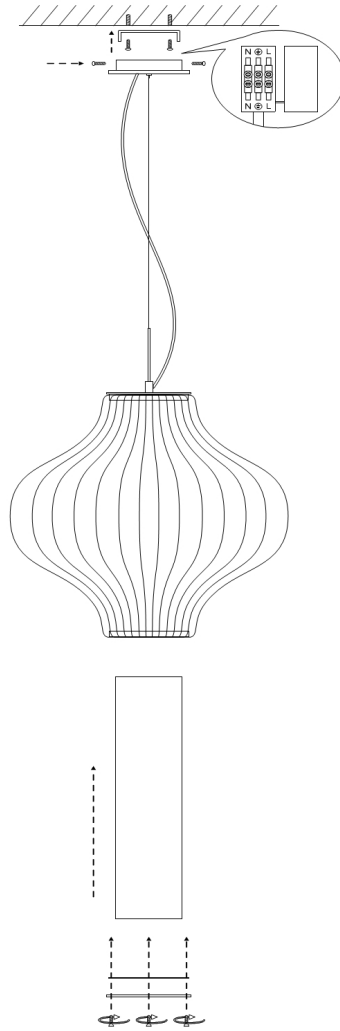

Instruction

Collection: MODERN
Series: FLASH
Model: MOD895-11-W
Ceiling

- Ceiling

1 x E27 (60W)

MAYTONI
DECORATIVE LIGHTING

www.maytoni.de