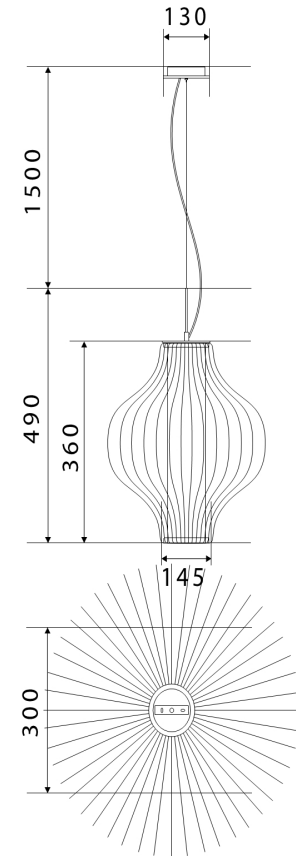

Instruction

Collection: MODERN
Series: FLASH
Model: MOD895-11-W
Ceiling

- Ceiling

1 x E27 (60W)

MAYTONI
DECORATIVE LIGHTING

www.maytoni.de