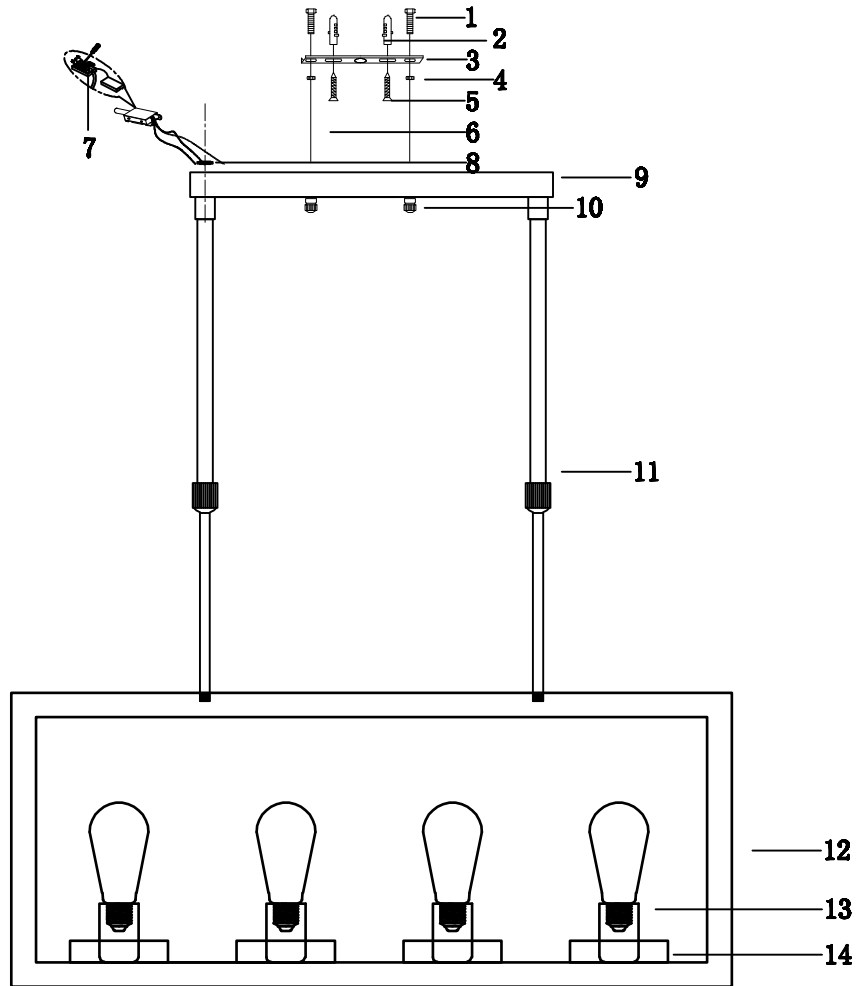

FREYA
TRADITION OF QUALITY

INSTRUCTION

MODEL: FR4560-PL-04-B
CHANDELIER

4 X E27 (60W)

FREYA-LIGHT.COM