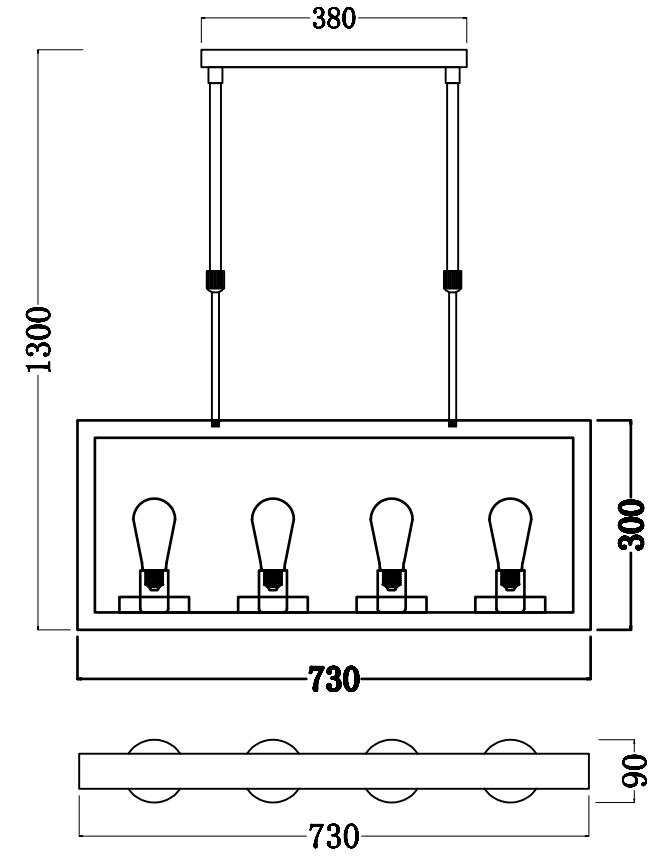

FREYA
TRADITION OF QUALITY

INSTRUCTION

MODEL: FR4560-PL-04-B
CHANDELIER

4 X E27 (60W)

FREYA-LIGHT.COM