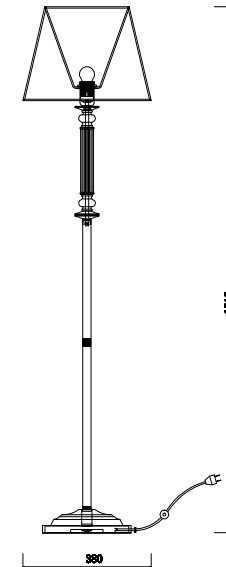

# Instruction

FR2539FL-01BS

1 x E27 (40W)

Model: FR2539FL-01BS  
Series: Ksenia

Floor Lamps