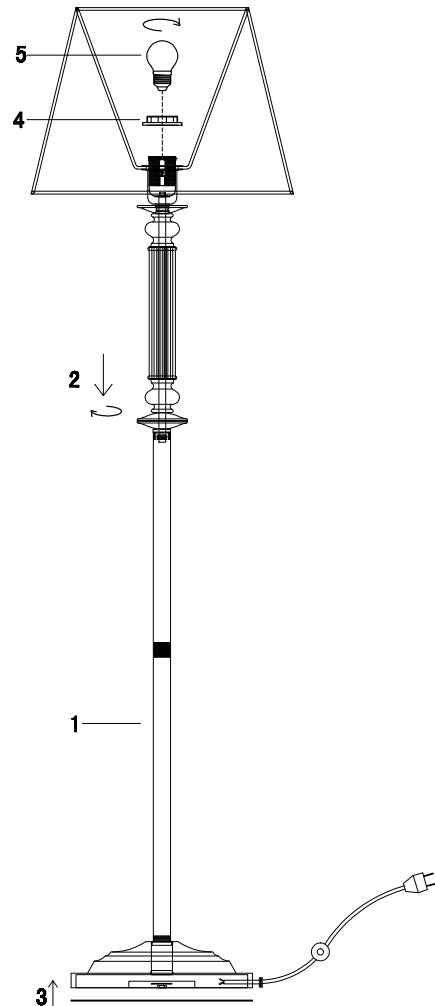

# Instruction

FR2539FL-01BS

1 x E27 (40W)

Model: FR2539FL-01BS  
Series: Ksenia

Floor Lamps