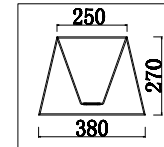

# Instruction

FR2539FL-01BS

1 x E27 (40W)

Model: FR2539FL-01BS  
Series: Ksenia

Floor Lamps