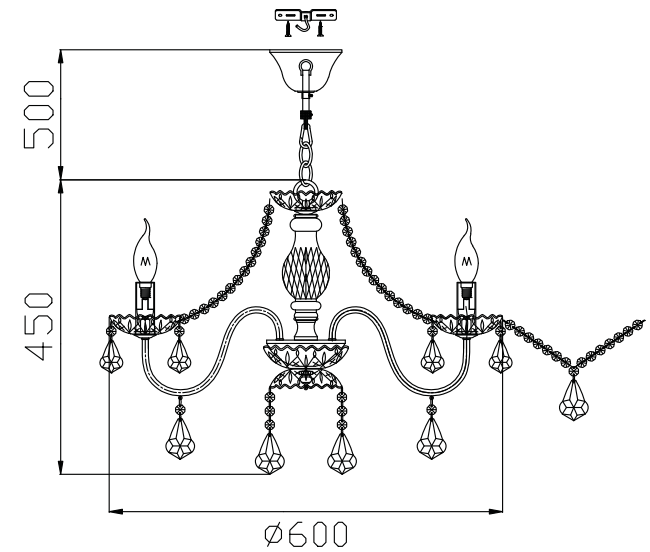

Instruction

Collection: Elegant
Series: Contrast
Model: ARM220-05-W
Suspended

A = 5
B = 20
C = 5
D = 5
E = 4

5 x E14 (60w)

MAYTONI
DECORATIVE LIGHTING

www.maytoni.de