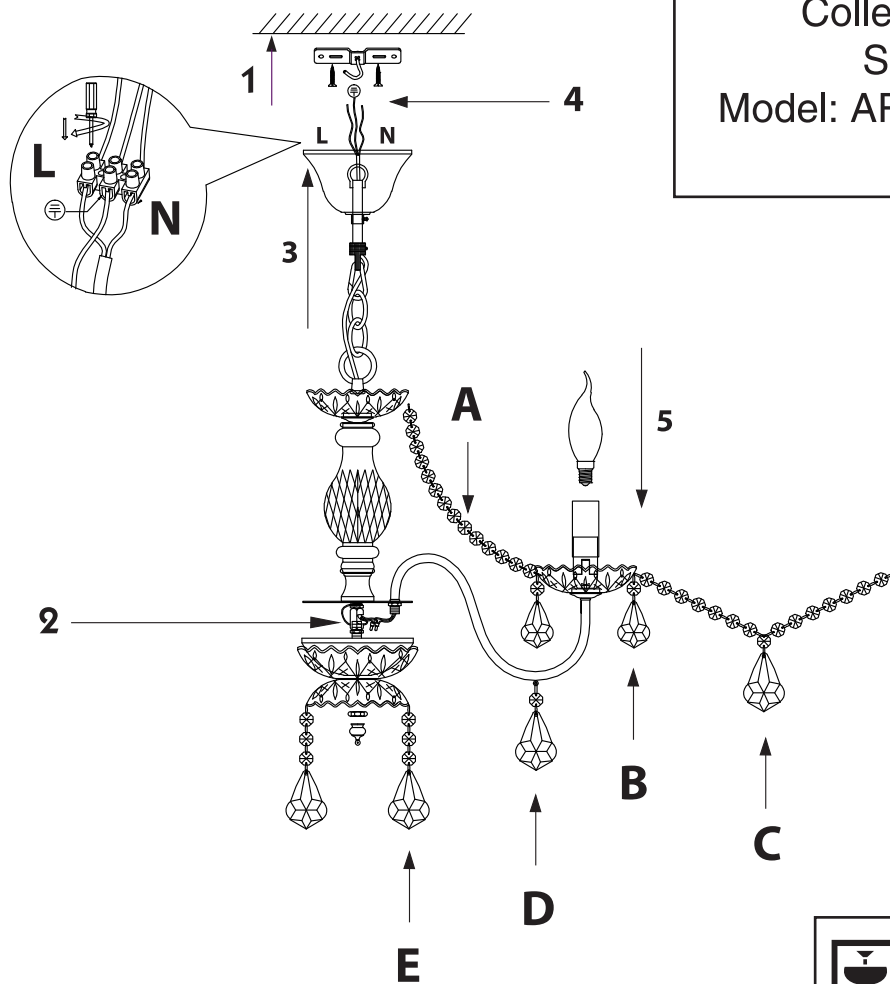

Instruction

Collection: Elegant
Series: Contrast
Model: ARM220-05-W
Suspended

A = 5
B = 20
C = 5
D = 5
E = 4

5 x E14 (60w)

MAYTONI
DECORATIVE LIGHTING

www.maytoni.de