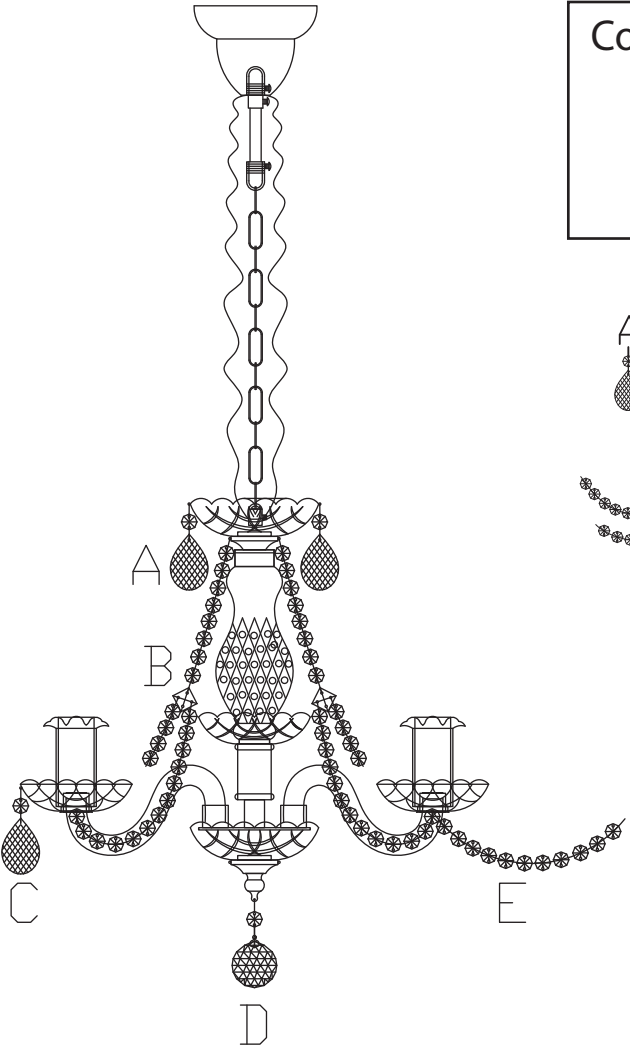

Instruction

Collection: Diamant crystal
Series: Elegia
Model: DIA902-PL-05-G
Ceiling

- A: 5
- B: 5
- C: 25
- D: 1
- E: 11

5 x E14 (60w)

MAYTONI
DECORATIVE LIGHTING

www.maytoni.de