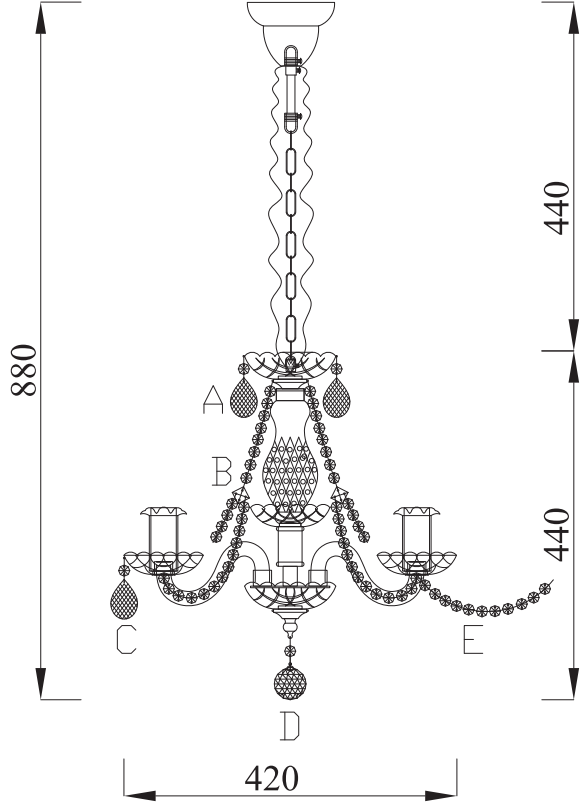

Instruction

Collection: Diamant crystal
Series: Elegia
Model: DIA902-PL-05-G
Ceiling

- A: 5
- B: 5
- C: 25
- D: 1
- E: 11

5 x E14 (60w)

MAYTONI
DECORATIVE LIGHTING

www.maytoni.de