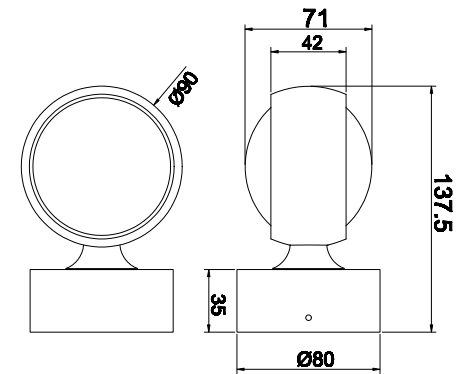

Instruction

MOD072WL-L8W3K

MAX 8W
950 Lumen

Model: MOD072WL-L8W3K
Collection: Technical
Series: New Series 071

Wall Lamps