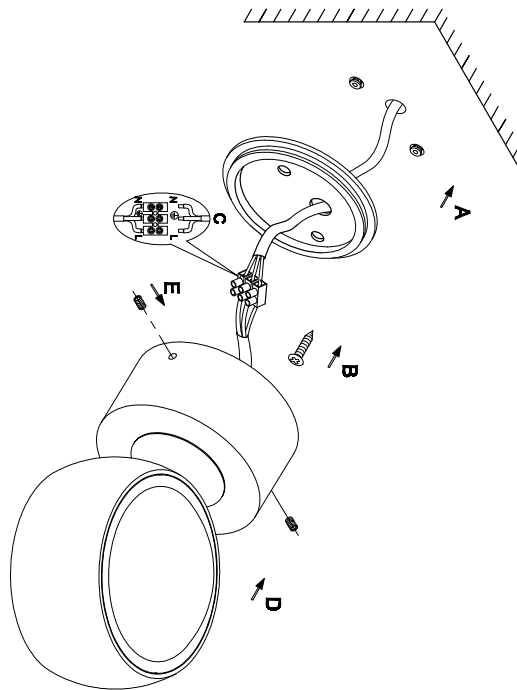

Instruction

MOD072WL-L8W3K

MAX 8W
950 Lumen

Model: MOD072WL-L8W3K
Collection: Technical
Series: New Series 071

Wall Lamps