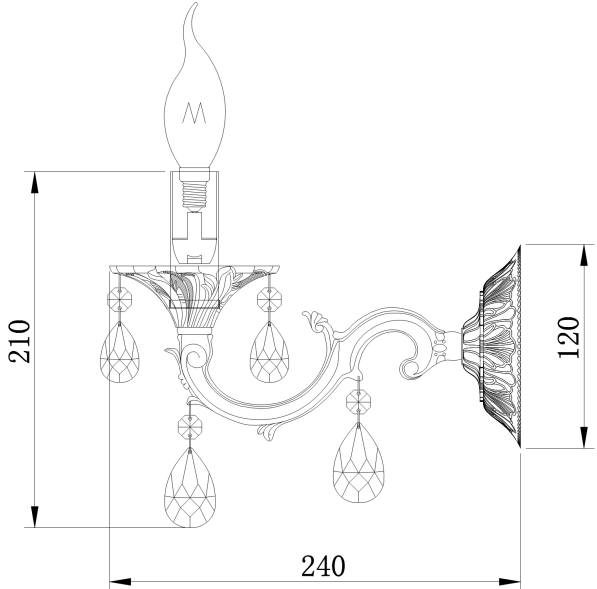

Instruction

Collection: ELEGANT
Series: PIETRA
Model: ARM339-01-W
Wall

A=4
B=1
C=1

1 x E14 (60W)

MAYTONI
DECORATIVE LIGHTING

www.maytoni.de