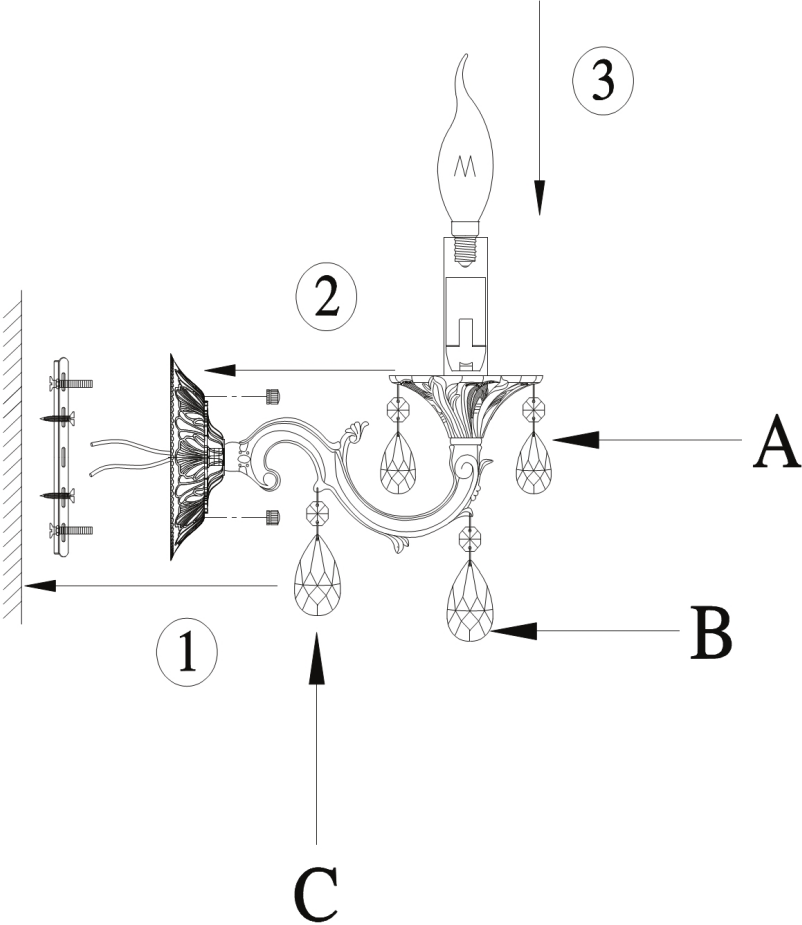

Instruction

Collection: ELEGANT
Series: PIETRA
Model: ARM339-01-W
Wall

A=4
B=1
C=1

1 x E14 (60W)

MAYTONI
DECORATIVE LIGHTING

www.maytoni.de