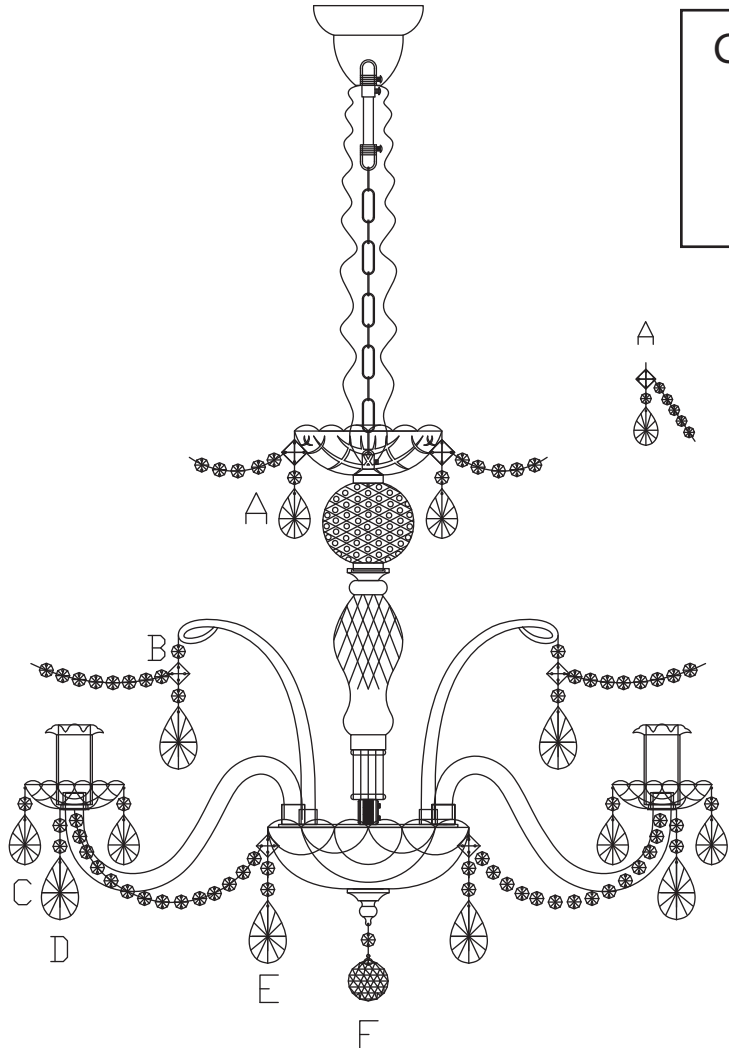

Instruction

Collection: Diamant crystal
 Series: Lira
 Model: DIA907-PL-08-G
 Ceiling

- | | | | | | | |
|---|---|---|---|---|---|------|
| A | B | C | D | E | F | A:5 |
| | | | | | | B:8 |
| | | | | | | C:40 |
| | | | | | | D:8 |
| | | | | | | E:8 |
| | | | | | | F:1 |

 – Suspended

 8 x E14 (60w)

MAYTONI
 DECORATIVE LIGHTING

www.maytoni.de