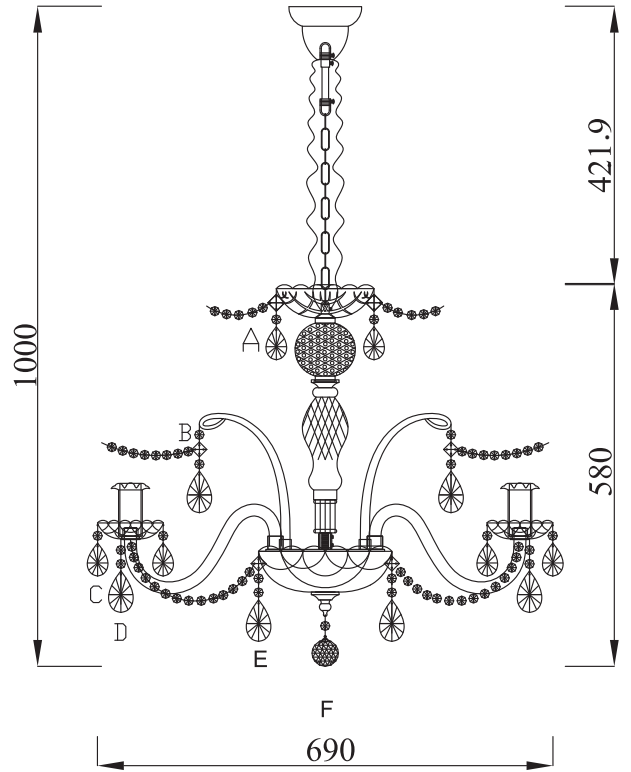

Instruction

Collection: Diamant crystal
 Series: Lira
 Model: DIA907-PL-08-G
 Ceiling

- | | | | | | | |
|---|---|---|---|---|---|------|
| A | B | C | D | E | F | A:5 |
| | | | | | | B:8 |
| | | | | | | C:40 |
| | | | | | | D:8 |
| | | | | | | E:8 |
| | | | | | | F:1 |

 – Suspended

 8 x E14 (60w)

MAYTONI
 DECORATIVE LIGHTING

www.maytoni.de