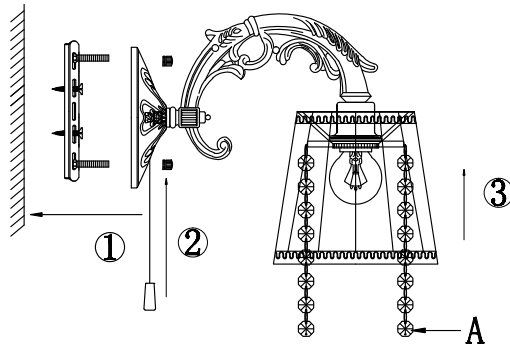

FREYA
TRADITION OF QUALITY

Instruction

FR2220WL-01W

A=8

1 x E14 (40W)

Model: FR2220WL-01W
Series: Omela

Wall Lamps