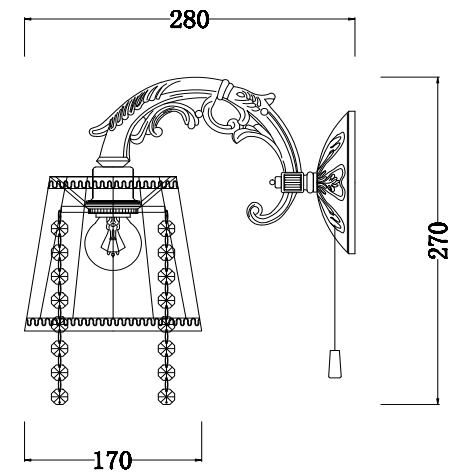

FREYA
TRADITION OF QUALITY

Instruction

FR2220WL-01W

A=8

1 x E14 (40W)

Model: FR2220WL-01W
Series: Omela

Wall Lamps