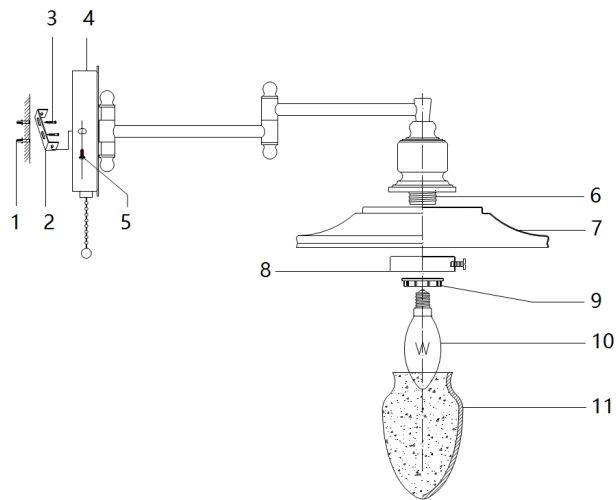

Instruction

Collection: HOUSE
Series: SENNA
Model: H349-WL-01-W
Wall

- Wall

1 x E14 (60W)

MAYTONI
DECORATIVE LIGHTING

www.maytoni.de