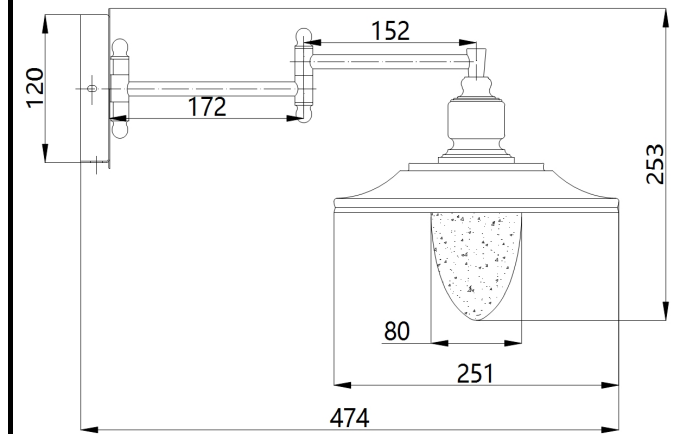

Instruction

Collection: HOUSE
Series: SENNA
Model: H349-WL-01-W
Wall

- Wall

1 x E14 (60W)

MAYTONI
DECORATIVE LIGHTING

www.maytoni.de