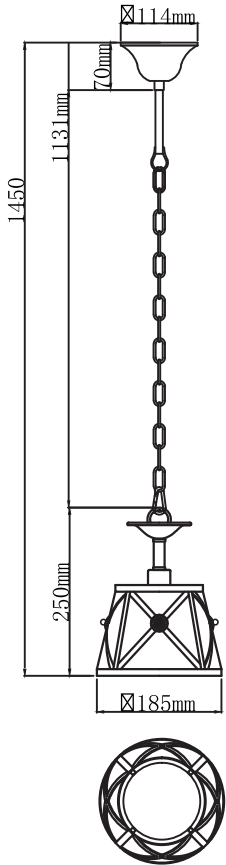

Instruction

Series: Country
Model: H102-00-W
Chandelier

1 x E14 (40w)

MAYTONI
DECORATIVE LIGHTING

www.maytoni.de