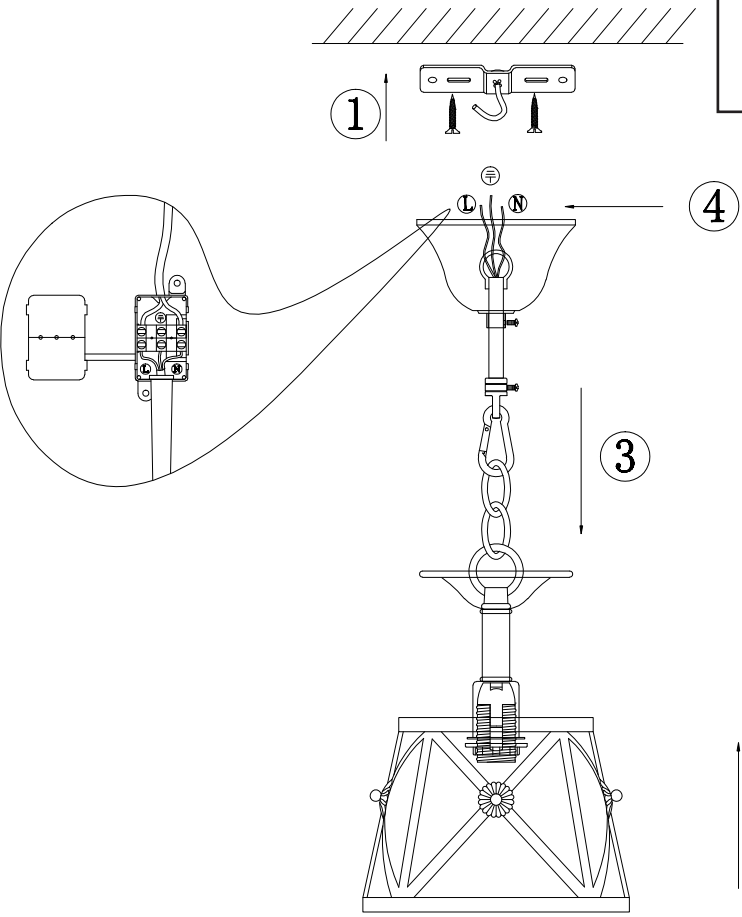

Instruction

Series: Country
Model: H102-00-W
Chandelier

1 x E14 (40w)

MAYTONI
DECORATIVE LIGHTING

www.maytoni.de