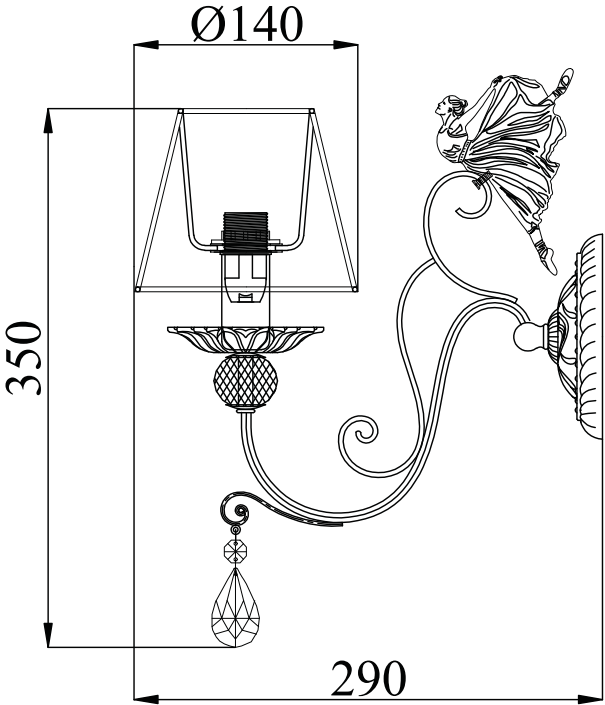

Instruction

Collection: Elegant
Series: Elina
Model: ARM222-01-N
Wall-mounted

A=1

– Wall-mounted

1 x E14 (40w)

MAYTONI
DECORATIVE LIGHTING

www.maytoni.de