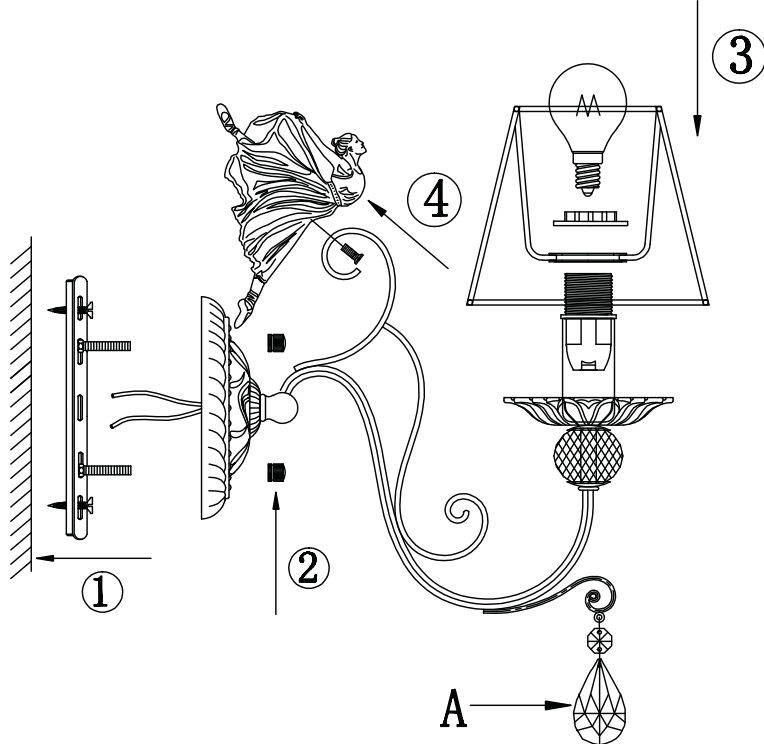

Instruction

Collection: Elegant
Series: Elina
Model: ARM222-01-N
Wall-mounted

A=1

– Wall-mounted

1 x E14 (40w)

MAYTONI
DECORATIVE LIGHTING

www.maytoni.de