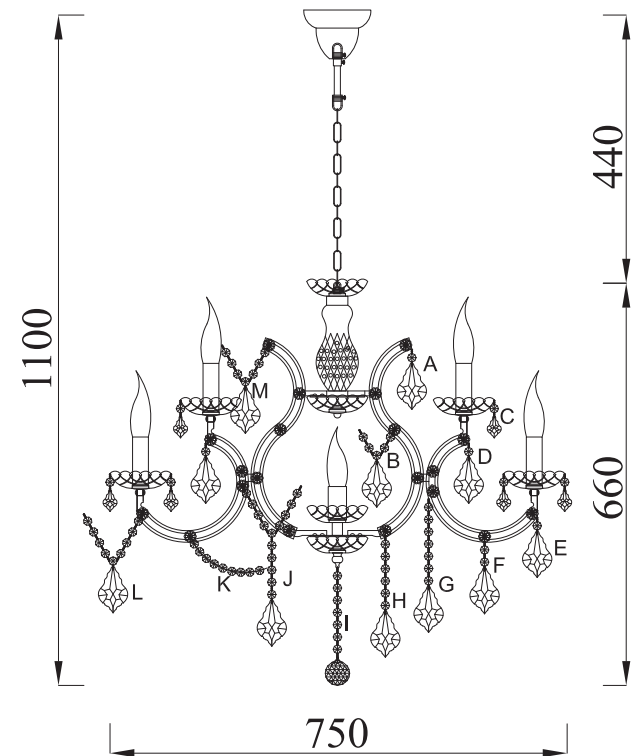

Instruction

Collection: Diamant crystal
 Series: Inverno
 Model: DIA904-16-N
 Suspended

A	5
B	5
C	5
D	5
E	10
F	10
G	5
H	5
I	1
J	5
K	10
L	10
M	5

16 x E14 (40w)

MAYTONI
 DECORATIVE LIGHTING

www.maytoni.de