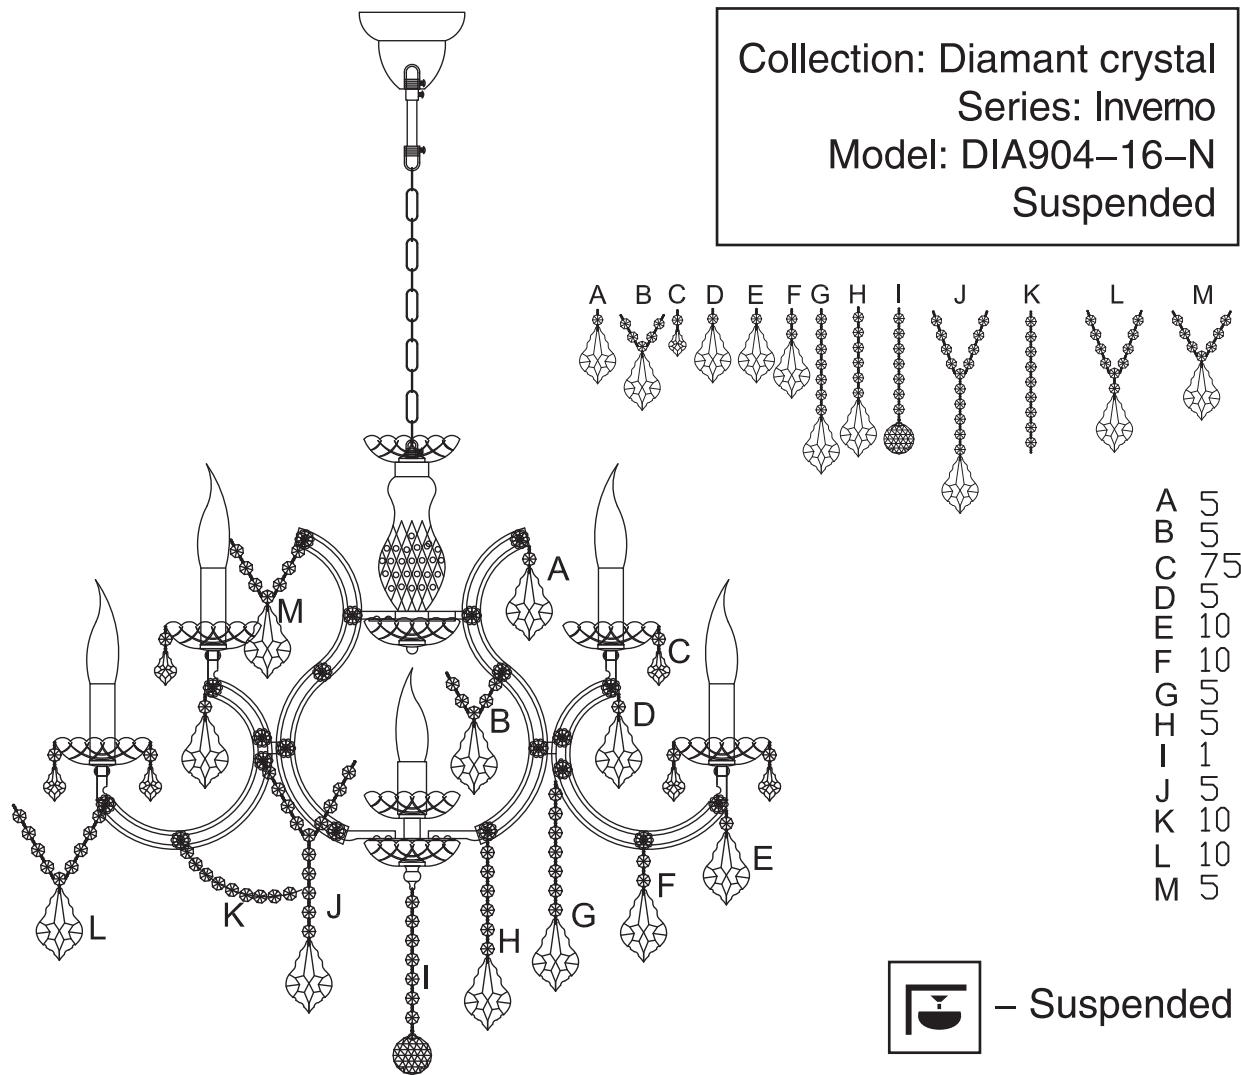

Instruction

Collection: Diamant crystal
 Series: Inverno
 Model: DIA904-16-N
 Suspended

A	5
B	5
C	5
D	5
E	10
F	10
G	5
H	5
I	1
J	5
K	10
L	10
M	5

16 x E14 (40w)

MAYTONI
 DECORATIVE LIGHTING

www.maytoni.de