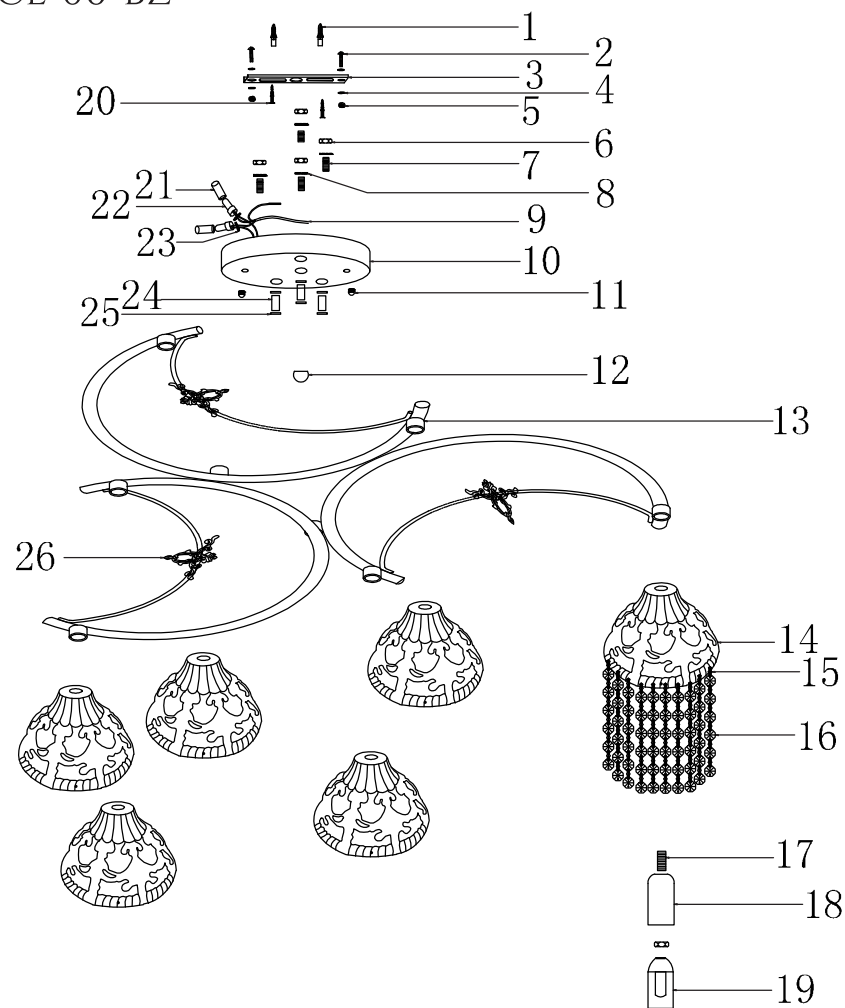

# INSTRUCTION

**MODEL:** FR1126-CL-06-BZ  
**CEILING**

6 X E14 (60W)

FREYA-LIGHT.COM