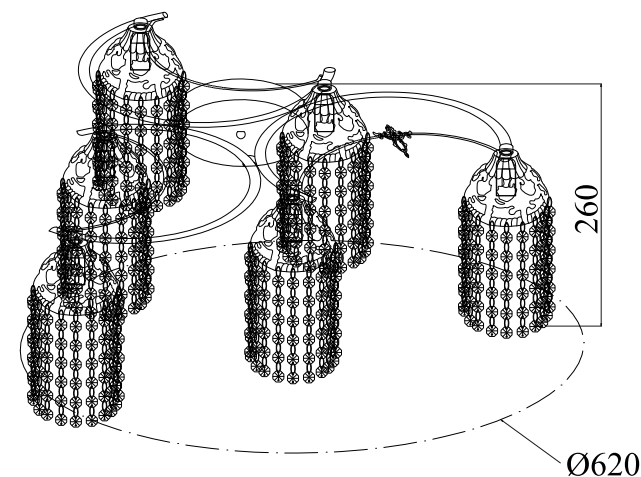

# INSTRUCTION

**MODEL:** FR1126-CL-06-BZ  
**CEILING**

6 X E14 (60W)

FREYA-LIGHT.COM