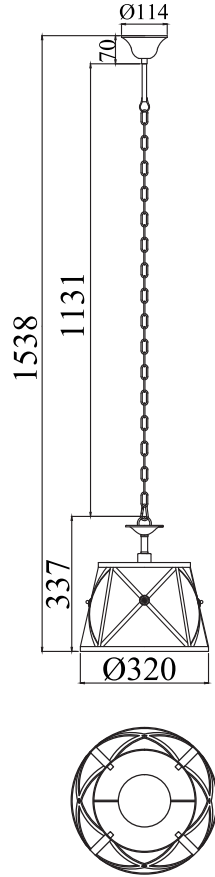

Instruction

Collection: House
Series: Country
Model: H102-11-R
Ceiling

1 x E27 (60w)

MAYTONI
DECORATIVE LIGHTING

www.maytoni.de