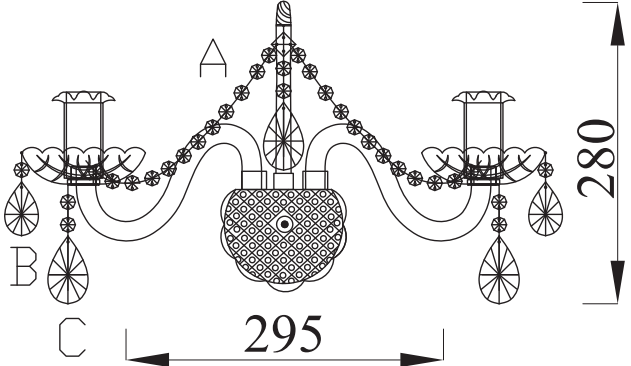

Instruction

Collection: Diamant crystal
Series: Lira
Model: DIA907-WL-02-G
Wall

– Wall

2 x E14 (60w)

MAYTONI
DECORATIVE LIGHTING

www.maytoni.de