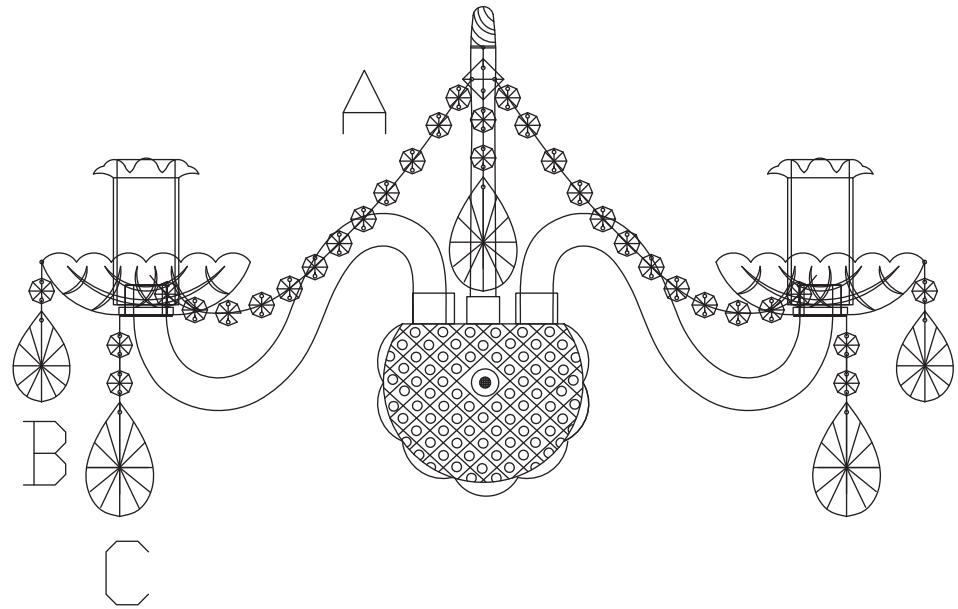

Instruction

Collection: Diamant crystal
Series: Lira
Model: DIA907-WL-02-G
Wall

– Wall

2 x E14 (60w)

MAYTONI
DECORATIVE LIGHTING

www.maytoni.de