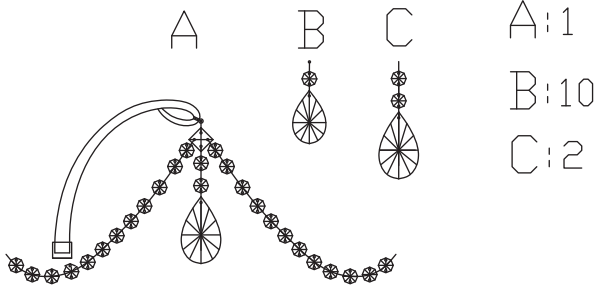

Instruction

Collection: Diamant crystal
Series: Lira
Model: DIA907-WL-02-G
Wall

– Wall

2 x E14 (60w)

MAYTONI
DECORATIVE LIGHTING

www.maytoni.de