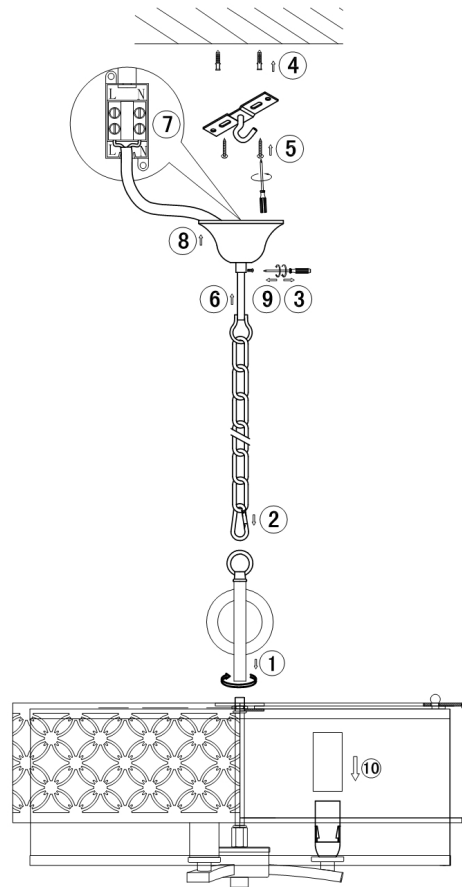

Instruction

Collection: HOUSE

Series: VENERA

Model: H260-04-R

Ceiling

- Ceiling

4 x E14 (40W)

MAYTONI
DECORATIVE LIGHTING