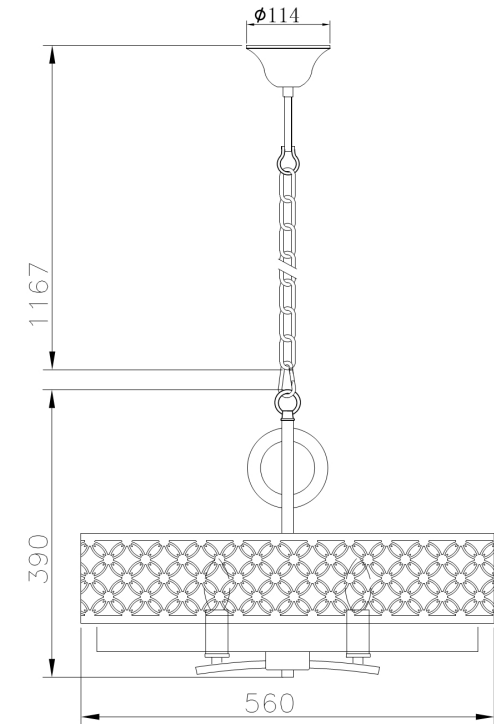

Instruction

Collection: HOUSE

Series: VENERA

Model: H260-04-R

Ceiling

- Ceiling

4 x E14 (40W)

MAYTONI
DECORATIVE LIGHTING