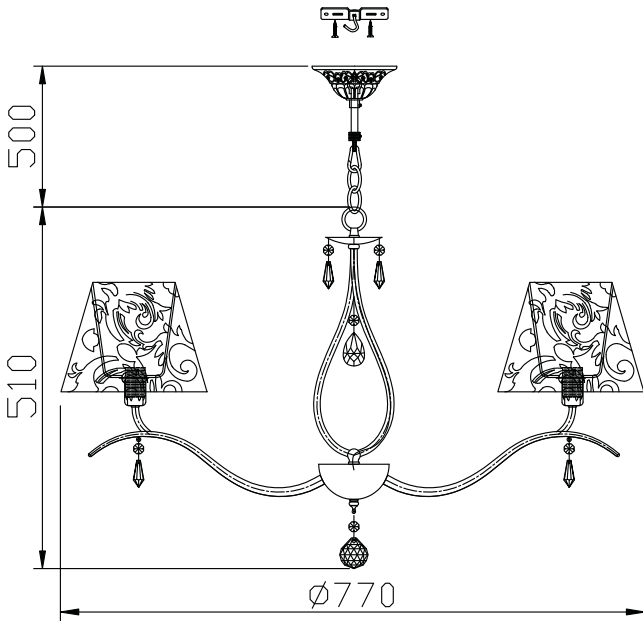

# Instruction

Collection: Elegant  
Series: Talia 1  
Model: ARM334-08-W  
Suspended

A = 4  
B = 1  
C = 8  
D = 1

– Suspended

  
8 x E14 (40w)

**MAYTONI**  
DECORATIVE LIGHTING

[www.maytoni.de](http://www.maytoni.de)