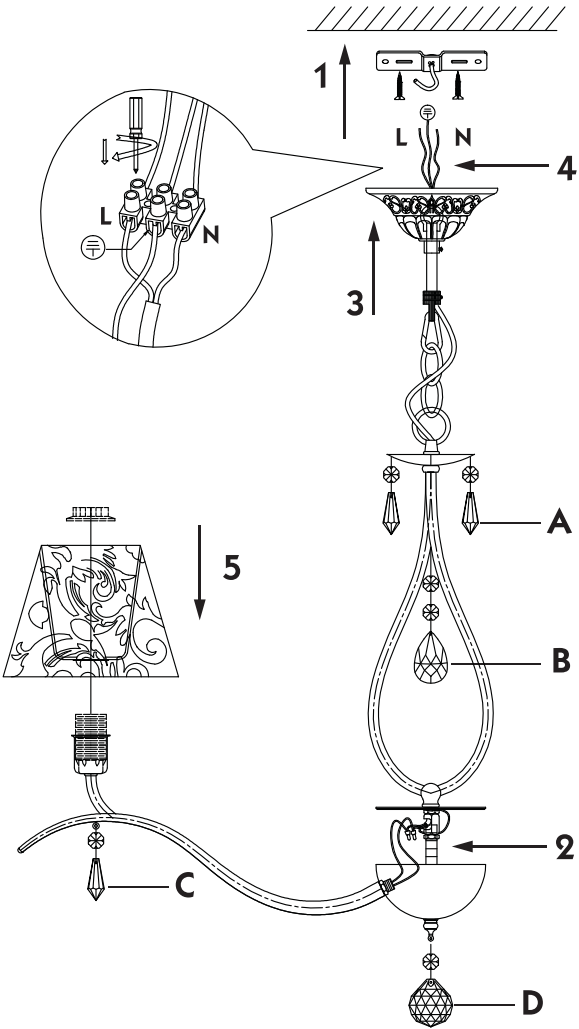

# Instruction

Collection: Elegant  
Series: Talia 1  
Model: ARM334-08-W  
Suspended

A = 4  
B = 1  
C = 8  
D = 1

– Suspended

  
8 x E14 (40w)

**MAYTONI**  
DECORATIVE LIGHTING

[www.maytoni.de](http://www.maytoni.de)