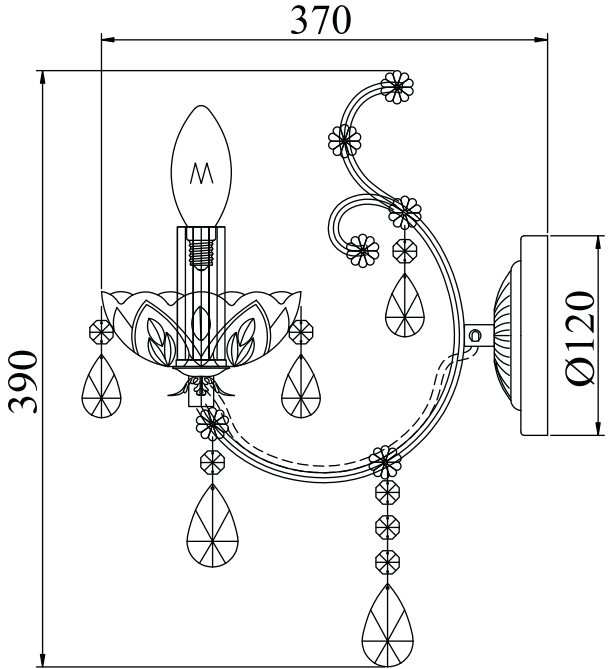

Instruction

Collection: Diamant crystal
Series: Sevilla
Model: DIA004-01-WG
Wall-mounted

A=1
B=4
C=1
D=1

1 x E14 (60w)

MAYTONI
DECORATIVE LIGHTING

www.maytoni.de