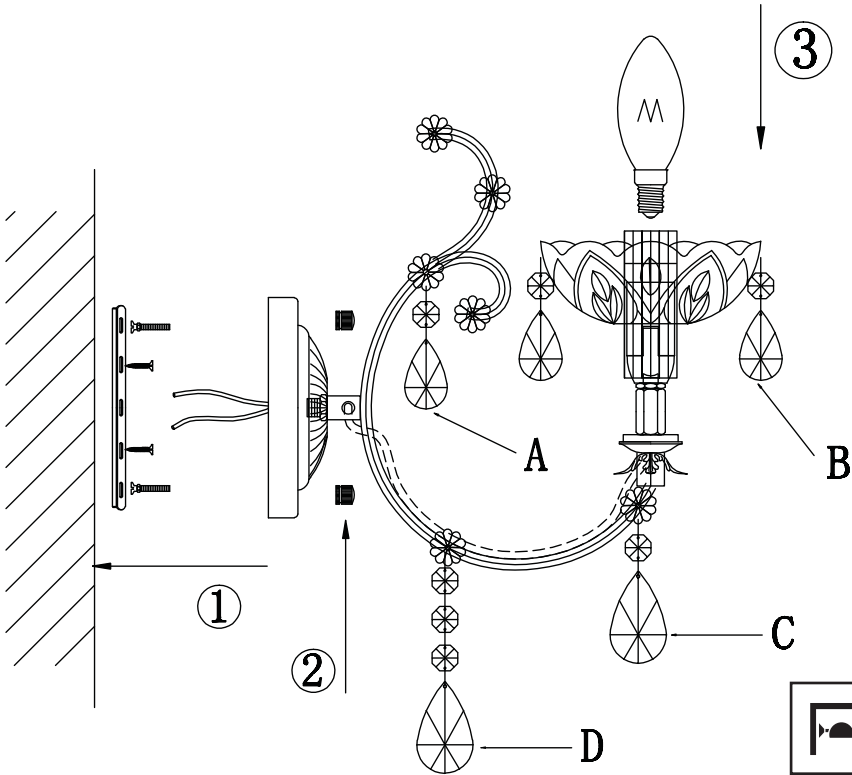

Instruction

Collection: Diamant crystal
Series: Sevilla
Model: DIA004-01-WG
Wall-mounted

A=1
B=4
C=1
D=1

1 x E14 (60w)

MAYTONI
DECORATIVE LIGHTING

www.maytoni.de