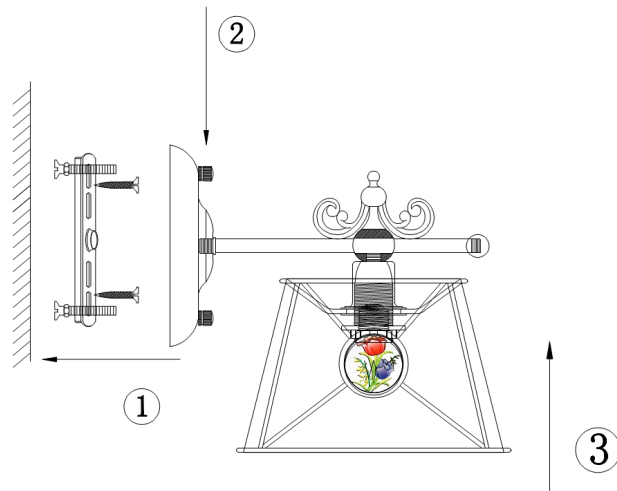

# Instruction

Collection: ELEGANT  
Series: ITELLA  
Model: ARM620-01-W  
Wall

- Wall

1 x E14 (40W)

**MAYTONI**  
DECORATIVE LIGHTING

[www.maytoni.de](http://www.maytoni.de)