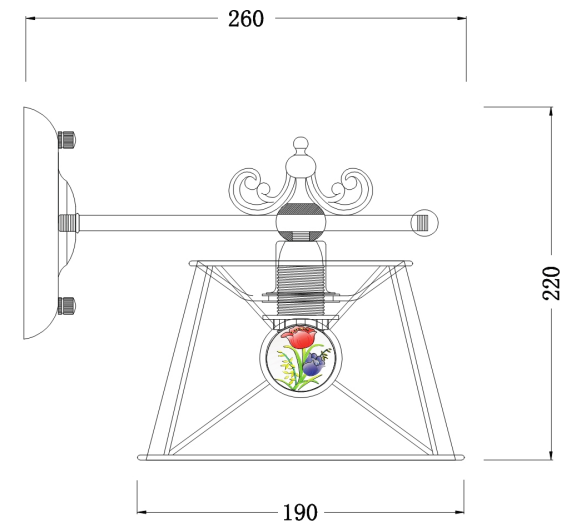

# Instruction

Collection: ELEGANT  
Series: ITELLA  
Model: ARM620-01-W  
Wall

- Wall

1 x E14 (40W)

**MAYTONI**  
DECORATIVE LIGHTING

[www.maytoni.de](http://www.maytoni.de)