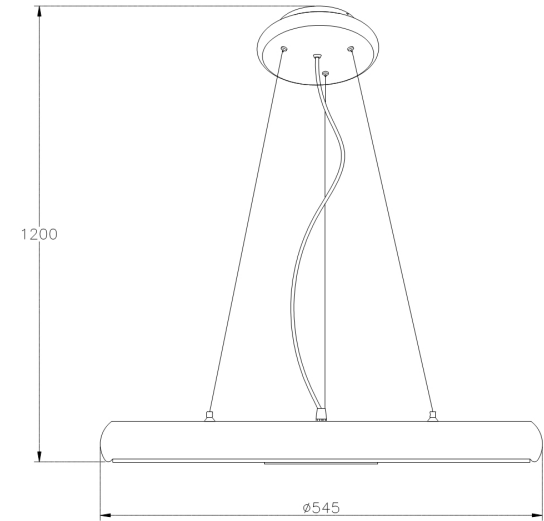

# Instruction

Collection: PENDANT  
Series: PEYTON  
Model: P609-PL-01-30W-N  
Ceiling

- Ceiling

max 30W  
2150 LM

**MAYTONI**  
DECORATIVE LIGHTING

[www.maytoni.de](http://www.maytoni.de)