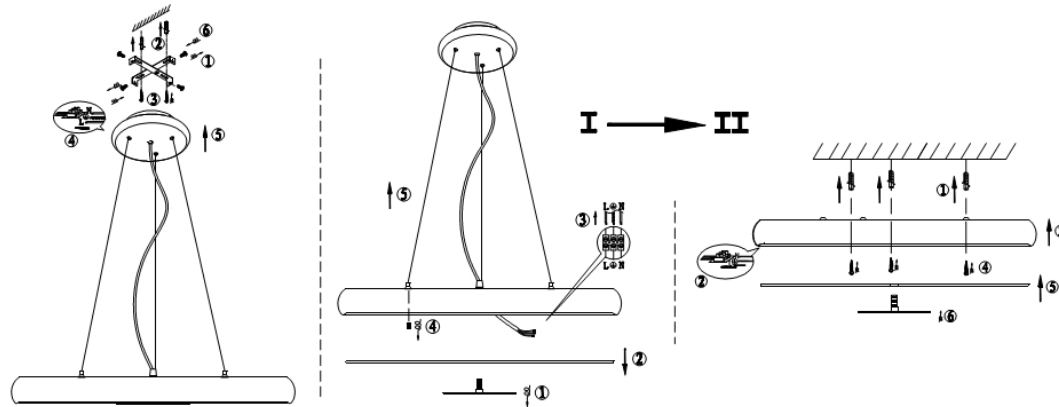

# Instruction

Collection: PENDANT  
Series: PEYTON  
Model: P609-PL-01-30W-N  
Ceiling

- Ceiling

max 30W  
2150 LM

**MAYTONI**  
DECORATIVE LIGHTING

[www.maytoni.de](http://www.maytoni.de)