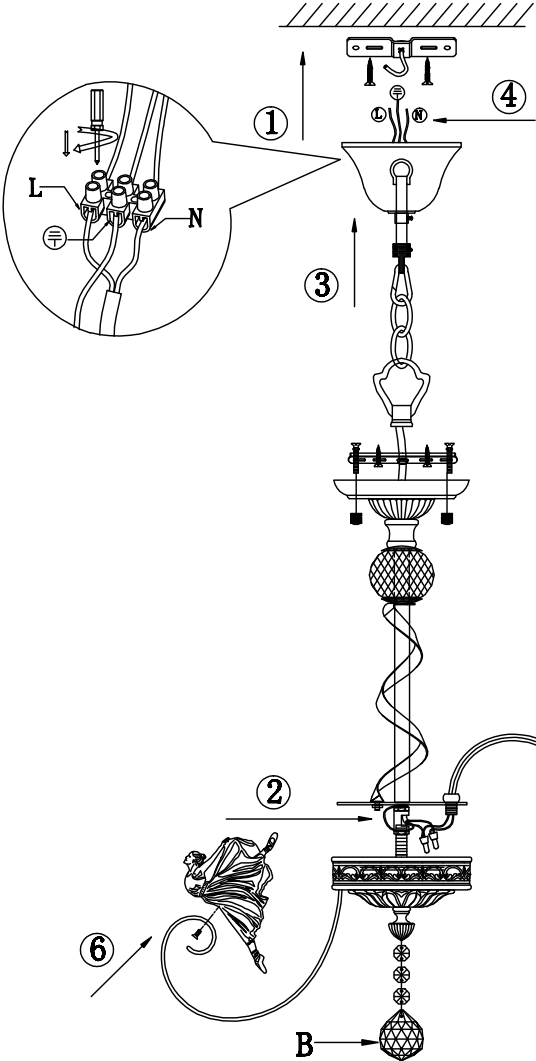

Instruction

Collection: Elegant
Series: Elina
Model: ARM222-08-N
Suspended

A=8
B=1

 – Suspended

8 x E14 (40w)

MAYTONI
DECORATIVE LIGHTING

www.maytoni.de