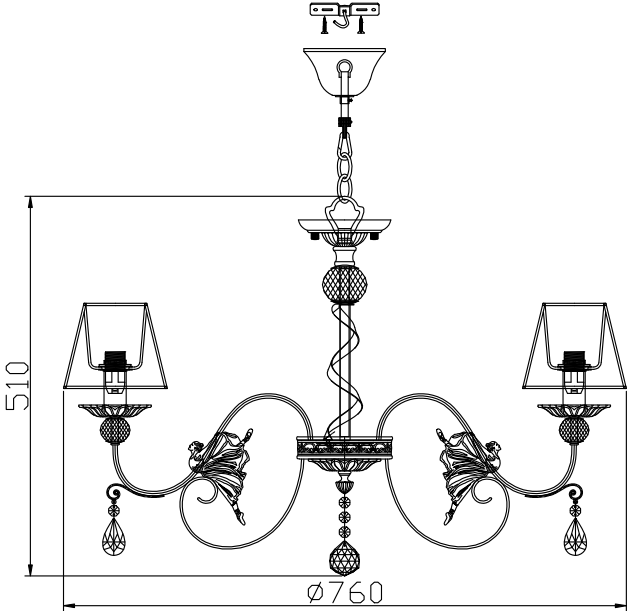

Instruction

Collection: Elegant
Series: Elina
Model: ARM222-08-N
Suspended

A=8
B=1

 – Suspended

8 x E14 (40w)

MAYTONI
DECORATIVE LIGHTING

www.maytoni.de