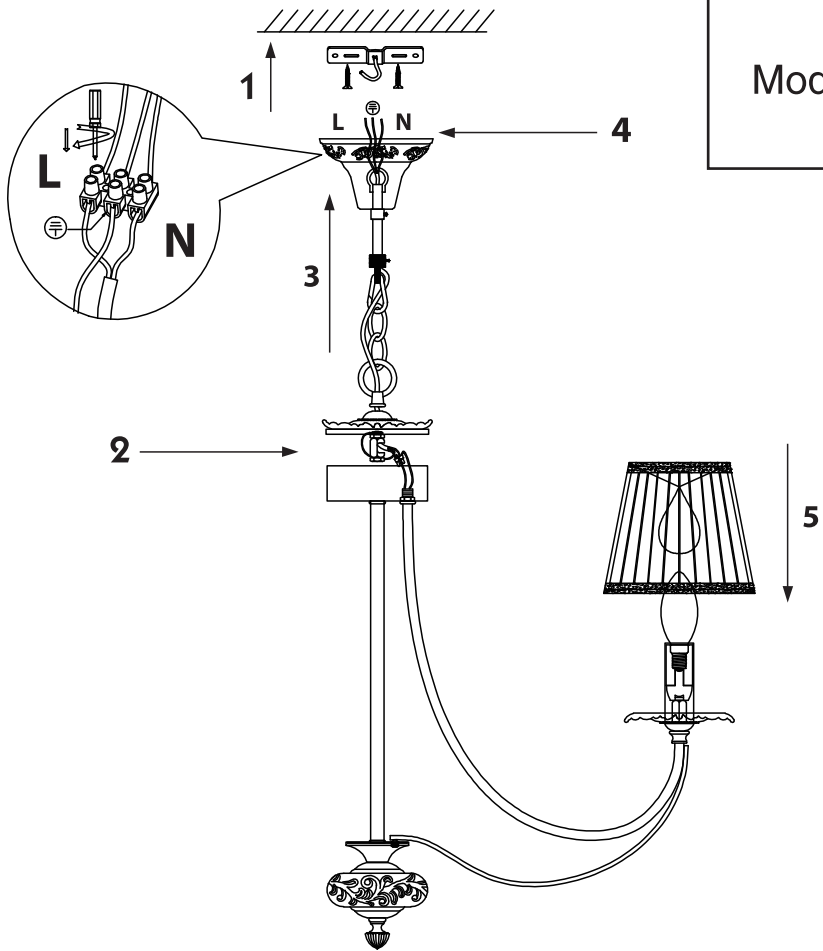

Instruction

Collection: Elegant
Series: Olivia
Model: ARM326-07-W
Suspended

– Suspended

7 x E14 (40w)

MAYTONI
DECORATIVE LIGHTING

www.maytoni.de