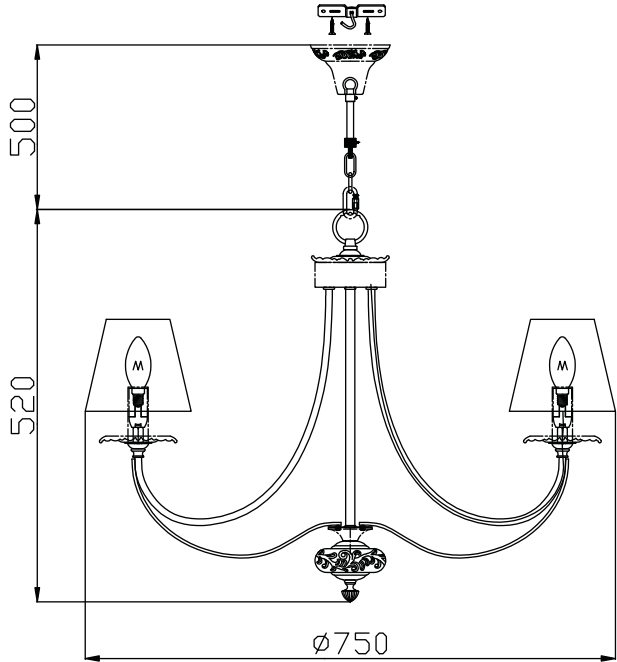

Instruction

Collection: Elegant
Series: Olivia
Model: ARM326-07-W
Suspended

– Suspended

7 x E14 (40w)

MAYTONI
DECORATIVE LIGHTING

www.maytoni.de