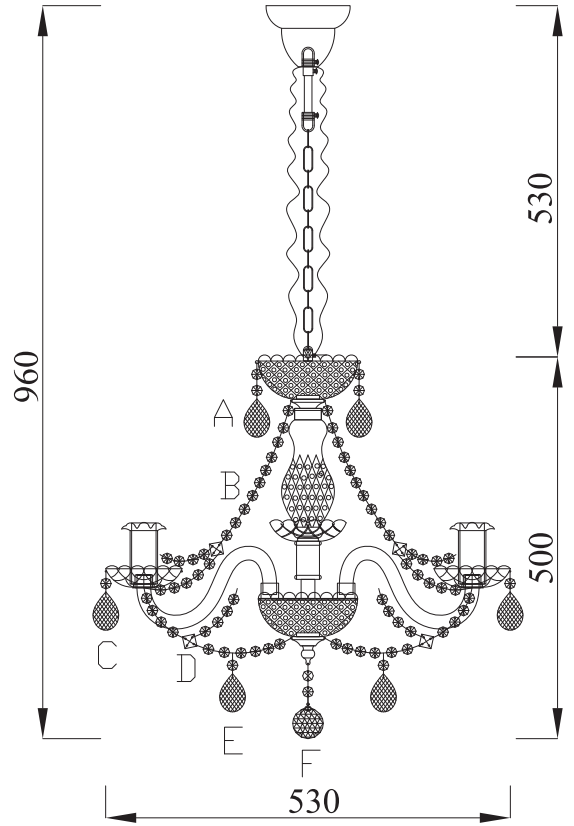

# Instruction

Collection: Diamant crystal  
 Series: Elegia  
 Model: DIA902-PL-08-G  
 Ceiling

 – Suspended

  
 8 x E14 (60w)

**MAYTONI**  
 DECORATIVE LIGHTING  
[www.maytoni.de](http://www.maytoni.de)