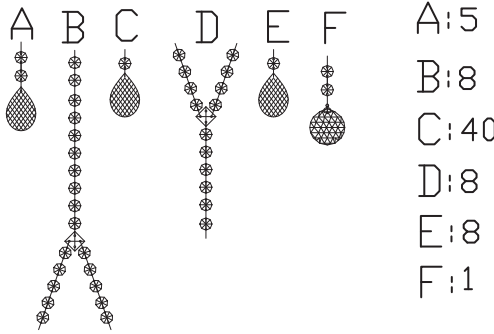

# Instruction

Collection: Diamant crystal  
 Series: Elegia  
 Model: DIA902-PL-08-G  
 Ceiling

 – Suspended

  
 8 x E14 (60w)

**MAYTONI**  
 DECORATIVE LIGHTING  
[www.maytoni.de](http://www.maytoni.de)