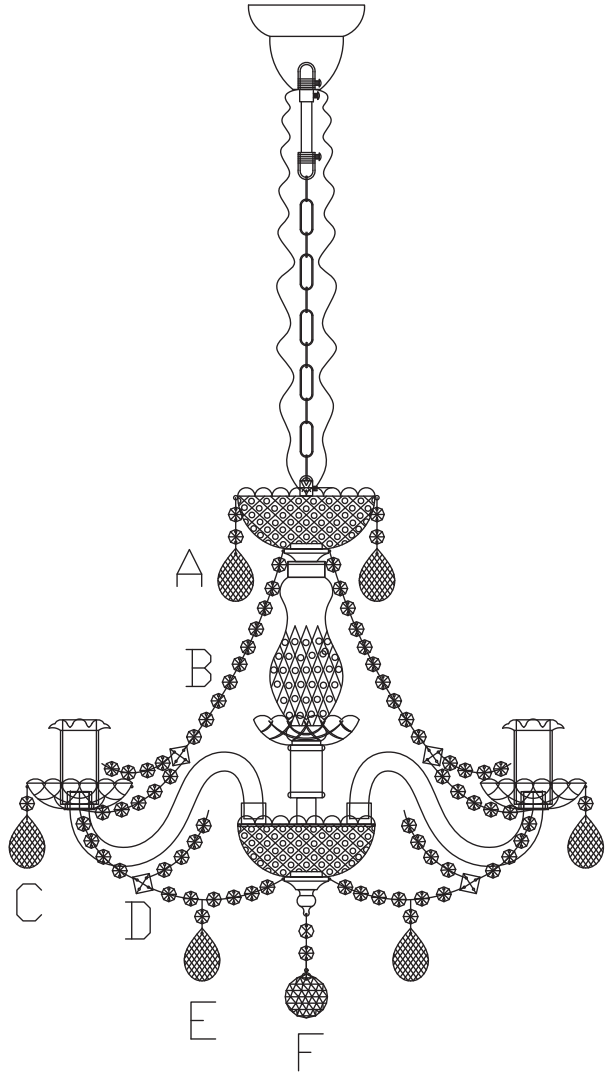

# Instruction

Collection: Diamant crystal  
 Series: Elegia  
 Model: DIA902-PL-08-G  
 Ceiling

 – Suspended

  
 8 x E14 (60w)

**MAYTONI**  
 DECORATIVE LIGHTING  
[www.maytoni.de](http://www.maytoni.de)