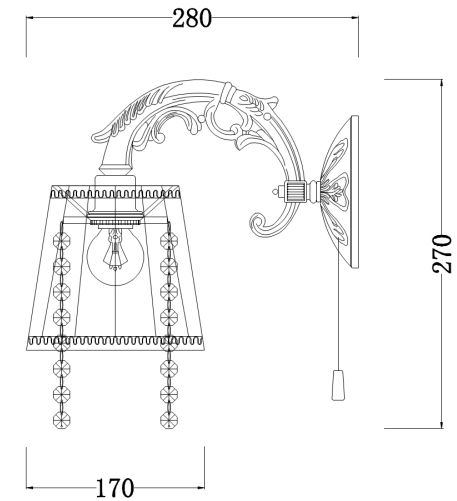

Instruction

Collection: ELEGANT
Series: OMELA
Model: ARM020-01-W
Wall

A=8

- Wall

1 x E14 (40W)

MAYTONI
DECORATIVE LIGHTING

www.maytoni.de