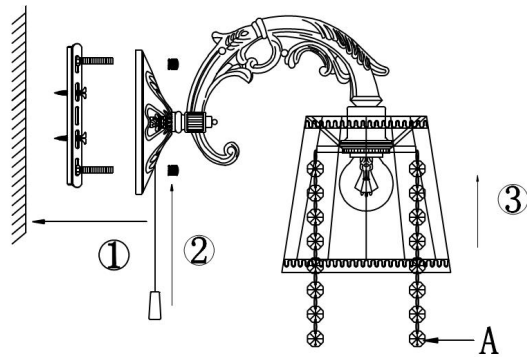

Instruction

Collection: ELEGANT
Series: OMELA
Model: ARM020-01-W
Wall

A=8

- Wall

1 x E14 (40W)

MAYTONI
DECORATIVE LIGHTING

www.maytoni.de