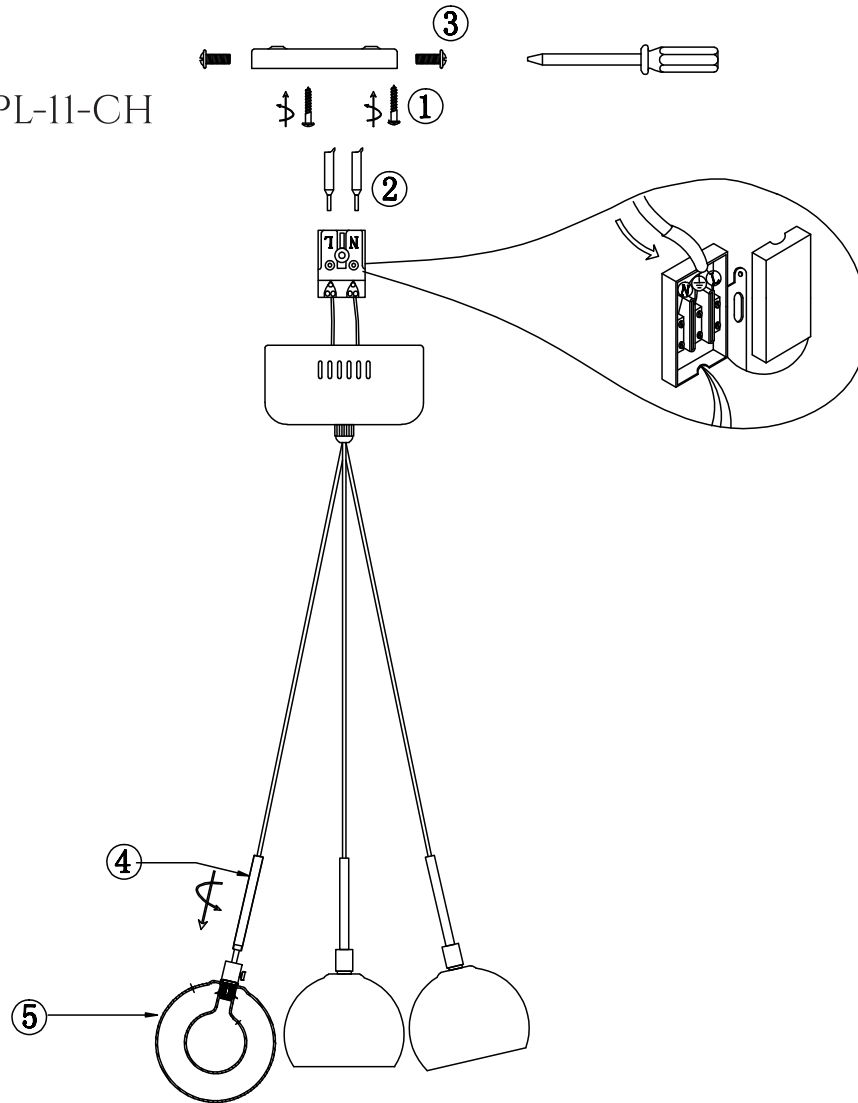

# INSTRUCTION

MODEL: FR5174-PL-11-CH

11 X G4 (10W)

FREYA-LIGHT.COM