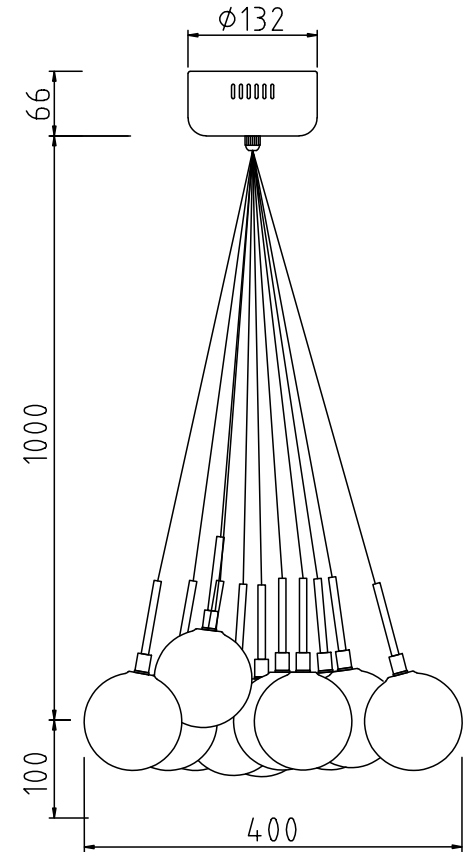

# INSTRUCTION

MODEL: FR5174-PL-11-CH

11 X G4 (10W)

FREYA-LIGHT.COM