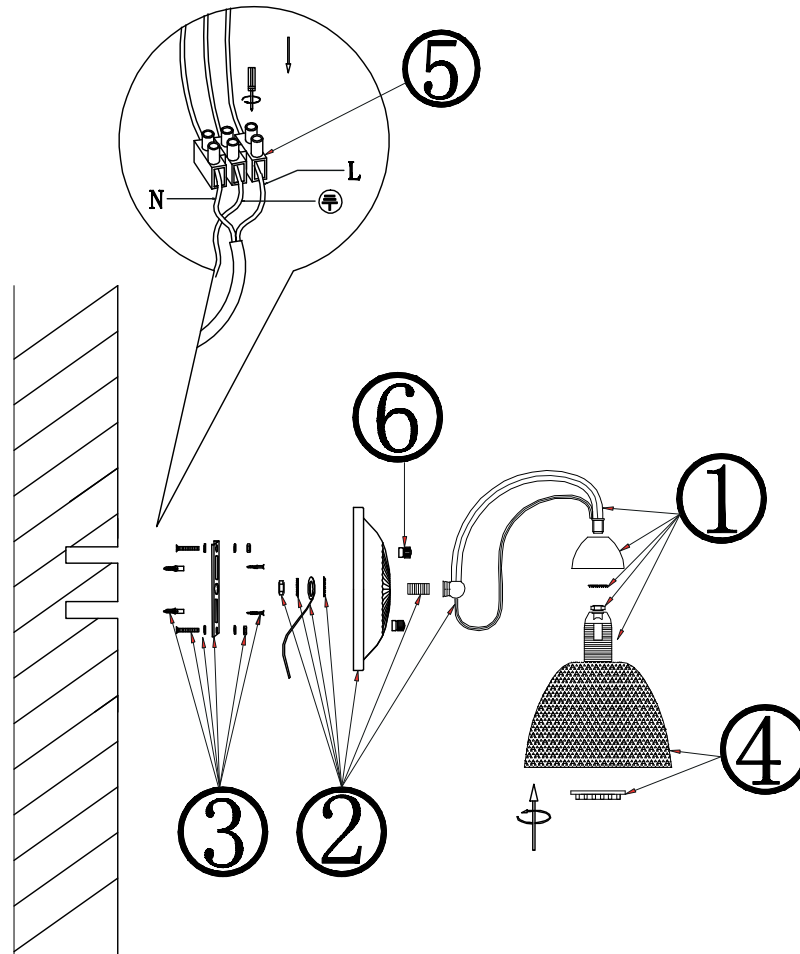

FREYA
TRADITION OF QUALITY

INSTRUCTION

MODEL: FR2753-WL-01-WG
SCONCE

1 X E14 (60W)

FREYA-LIGHT.COM