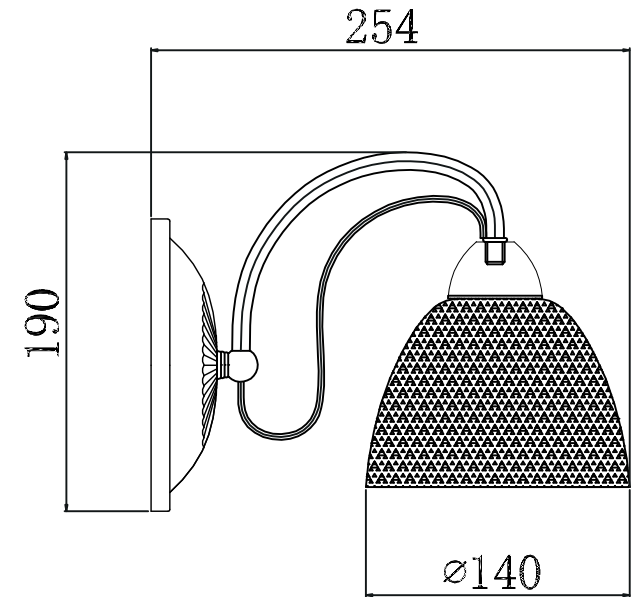

FREYA
TRADITION OF QUALITY

INSTRUCTION

MODEL: FR2753-WL-01-WG
SCONCE

1 X E14 (60W)

FREYA-LIGHT.COM