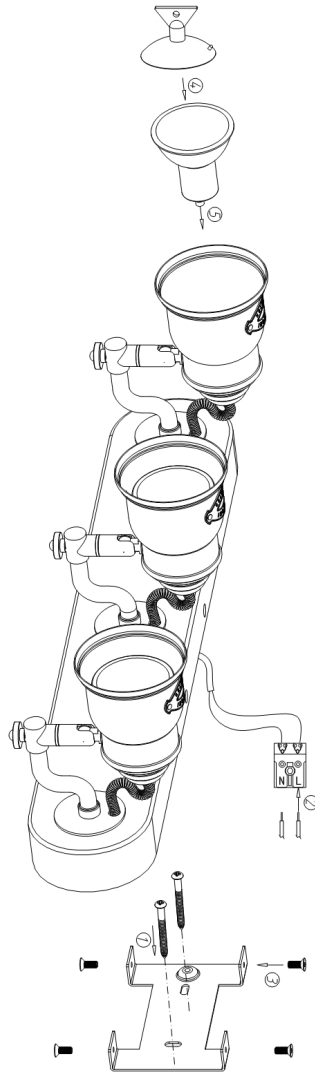

Instruction

Collection: SPOT
Series: BORGO
Model: SP315-CW-03-BR
Wall & ceiling

- Wall & ceiling

3 x GU10 (50W)

MAYTONI
DECORATIVE LIGHTING

www.maytoni.de