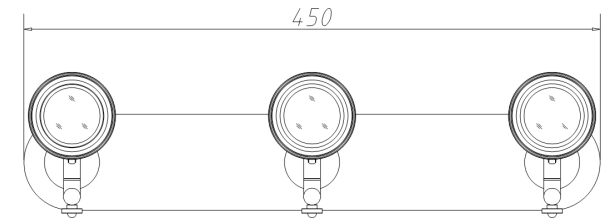

Instruction

Collection: SPOT
Series: BORGO
Model: SP315-CW-03-BR
Wall & ceiling

- Wall & ceiling

3 x GU10 (50W)

MAYTONI
DECORATIVE LIGHTING

www.maytoni.de