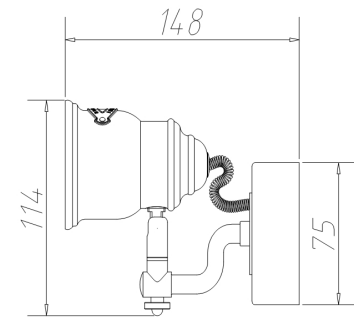

Instruction

Collection: SPOT
Series: BORGO
Model: SP315-CW-03-BR
Wall & ceiling

- Wall & ceiling

3 x GU10 (50W)

MAYTONI
DECORATIVE LIGHTING

www.maytoni.de