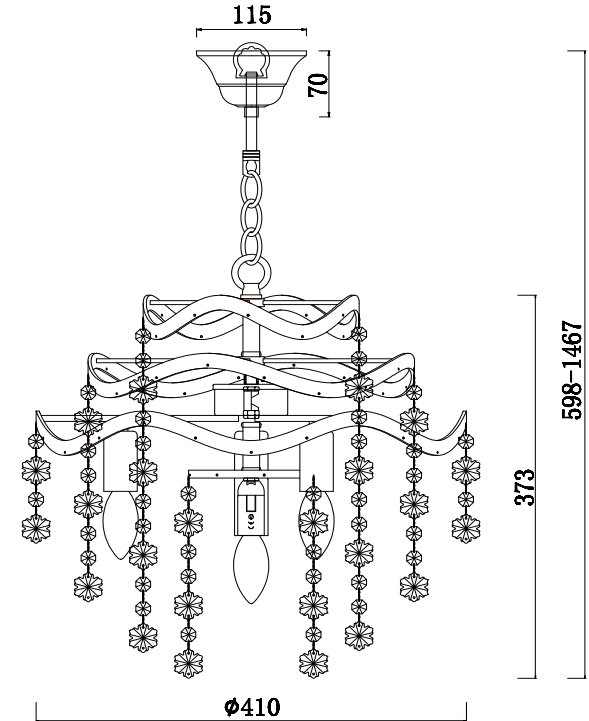

FREYA
TRADITION OF QUALITY

Instruction

FR1001PL-04W

4 x E14 (40W)

Model: FR1001PL-04W
Collection: Crystal
Series: Charlotte

Pendant Lamps