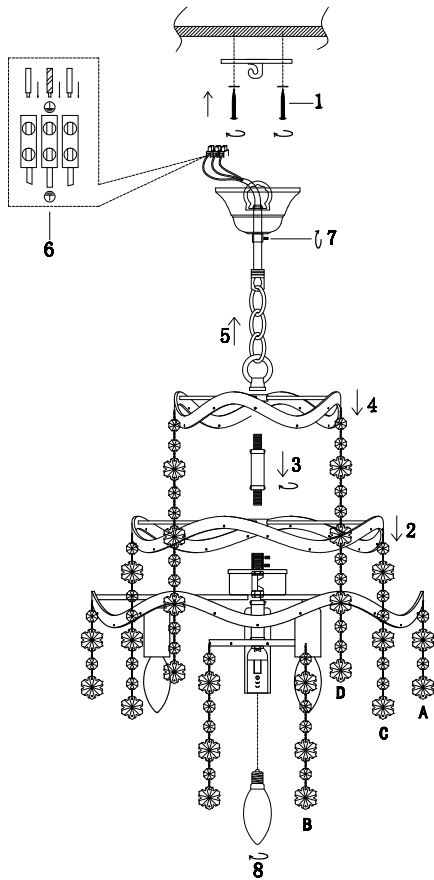

FREYA
TRADITION OF QUALITY

Instruction

FR1001PL-04W

4 x E14 (40W)

Model: FR1001PL-04W
Collection: Crystal
Series: Charlotte

Pendant Lamps