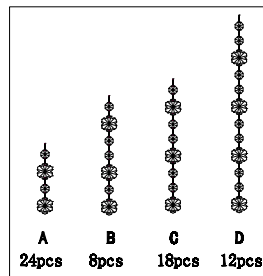

FREYA
TRADITION OF QUALITY

Instruction

FR1001PL-04W

4 x E14 (40W)

Model: FR1001PL-04W
Collection: Crystal
Series: Charlotte

Pendant Lamps