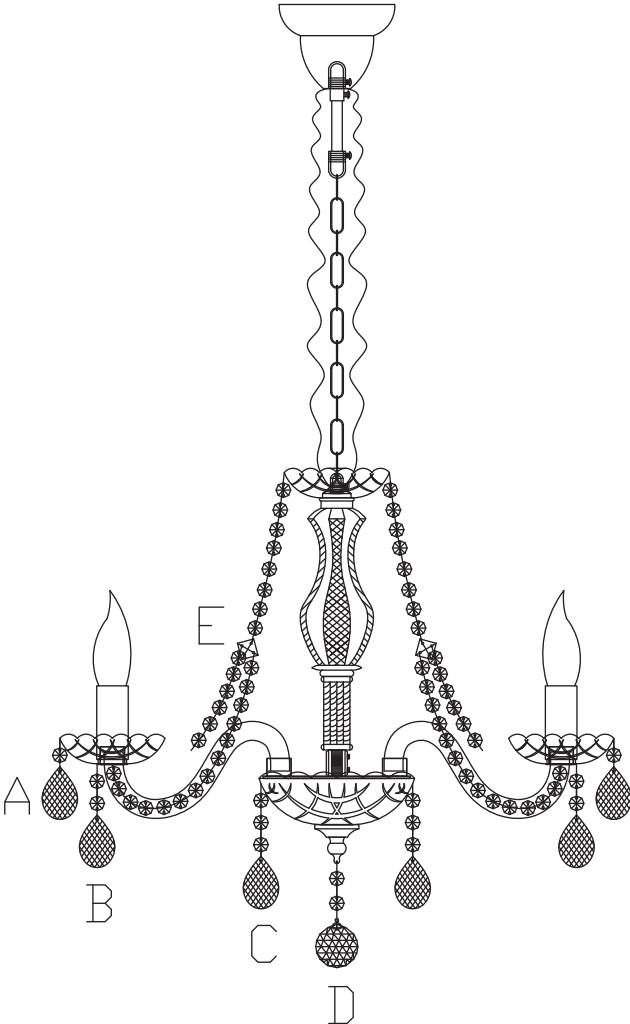

Instruction

Collection: Diamant crystal
Series: Brandy
Model: DIA937-PL-06-G
Ceiling

- A: 24
- B: 6
- C: 6
- D: 1
- E: 6

6 x E14 (60w)

MAYTONI
DECORATIVE LIGHTING
www.maytoni.de