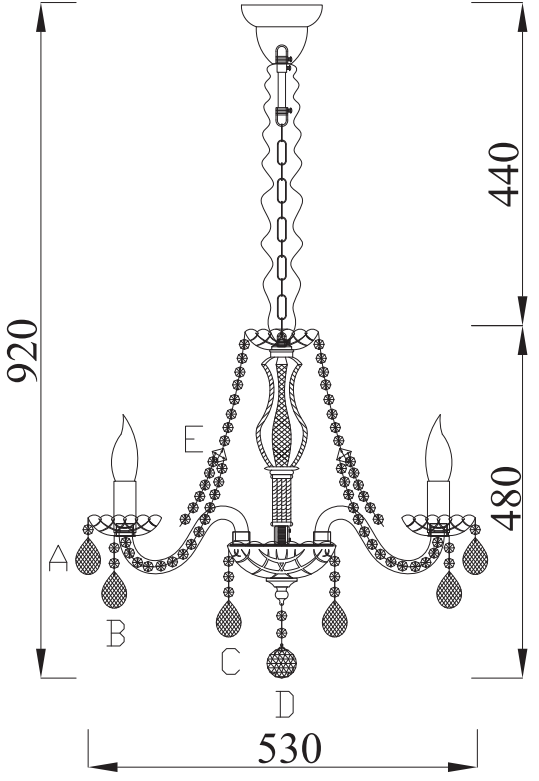

Instruction

Collection: Diamant crystal
Series: Brandy
Model: DIA937-PL-06-G
Ceiling

- A: 24
- B: 6
- C: 6
- D: 1
- E: 6

6 x E14 (60w)

MAYTONI
DECORATIVE LIGHTING
www.maytoni.de