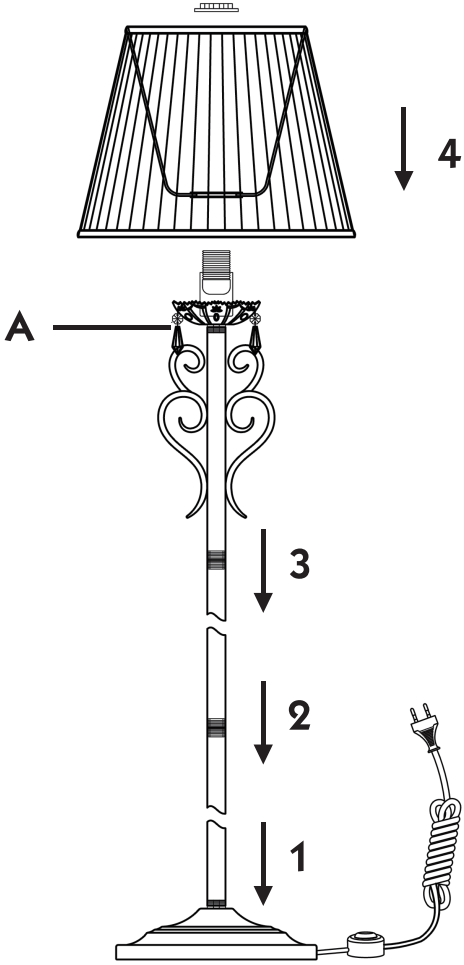

Instruction

Collection: Elegant
Series: Triumph
Model: ARM288-11-G
Mobile

A = 4

I – Mobile

1 x E27 (40w)

MAYTONI
DECORATIVE LIGHTING

www.maytoni.de