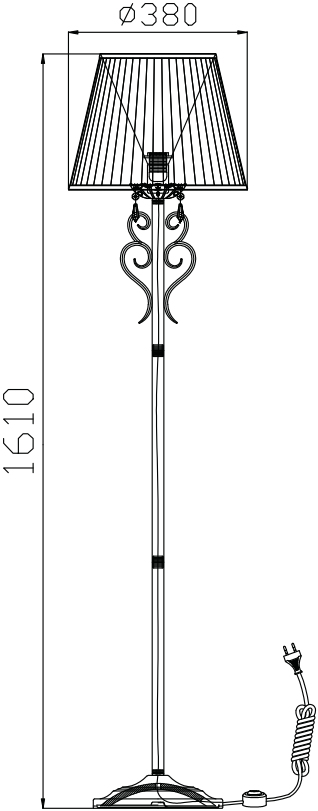

Instruction

Collection: Elegant
Series: Triumph
Model: ARM288-11-G
Mobile

A = 4

I – Mobile

1 x E27 (40w)

MAYTONI
DECORATIVE LIGHTING

www.maytoni.de