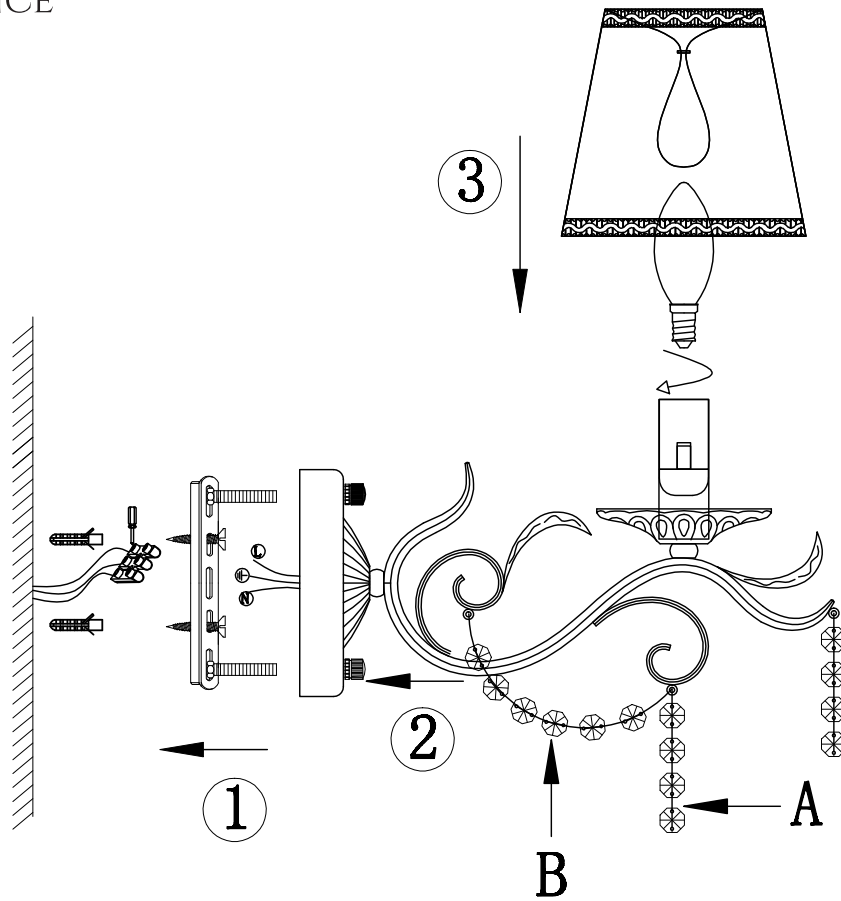

FREYA
TRADITION OF QUALITY

INSTRUCTION

MODEL: FR3612-WL-01-BG
SCONCE

A=2
B=1

1 X E14 (40W)

FREYA-LIGHT.COM