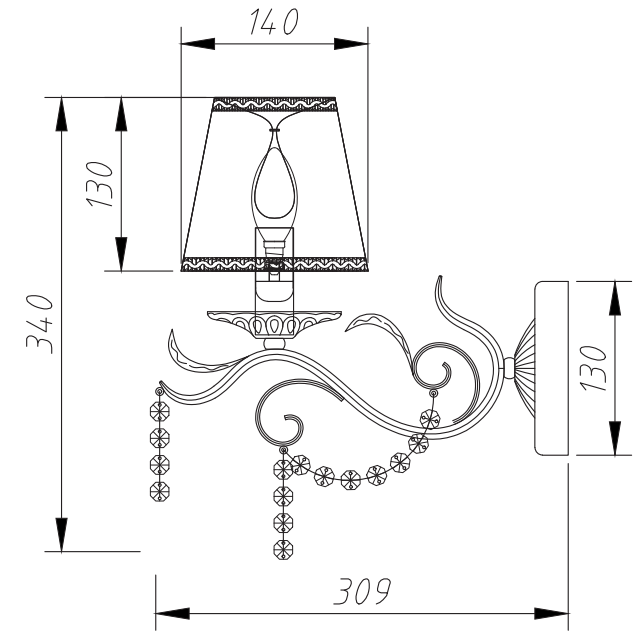

FREYA
TRADITION OF QUALITY

INSTRUCTION

MODEL: FR3612-WL-01-BG
SCONCE

A=2
B=1

1 X E14 (40W)

FREYA-LIGHT.COM