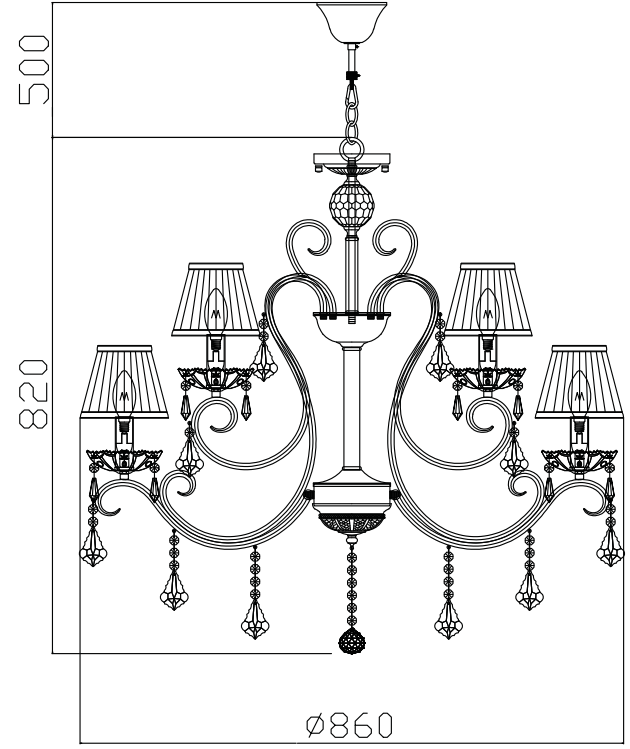

Instruction

Collection: Elegant
 Series: Triumph
 Model: ARM288-12-G
 Suspended

- A = 4
- B = 16
- C = 4
- D = 32
- E = 8
- F = 8
- G = 8
- H = 1

 12 x E14 (40w)

MAYTONI
 DECORATIVE LIGHTING
www.maytoni.de