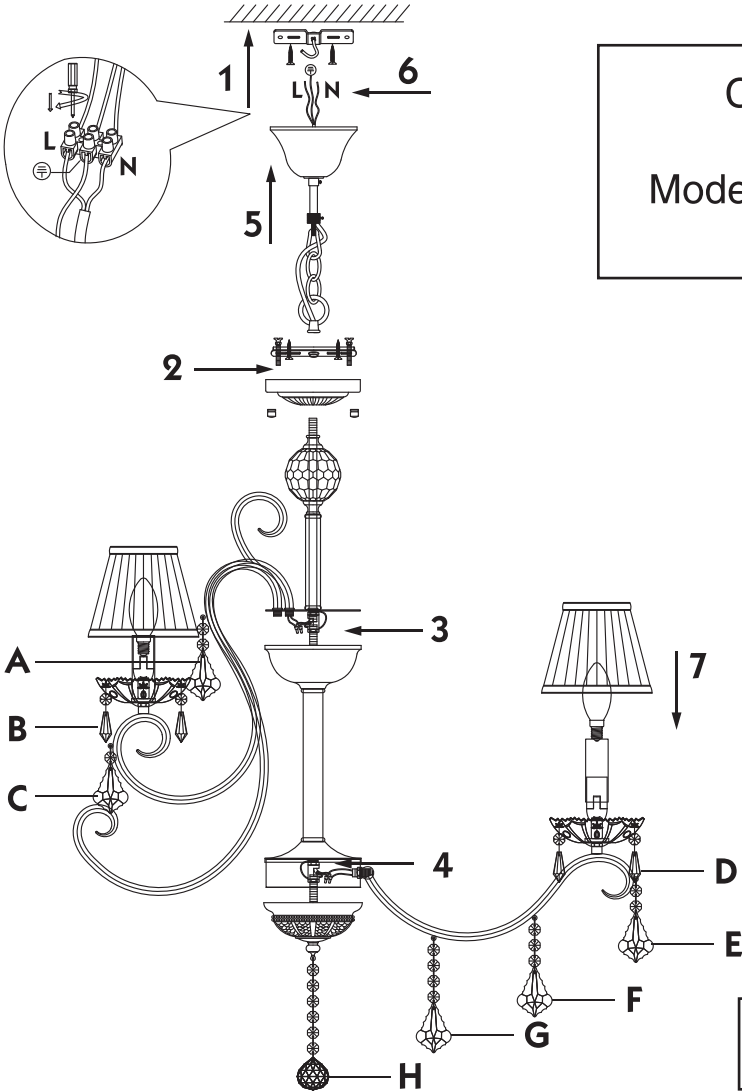

Instruction

Collection: Elegant
 Series: Triumph
 Model: ARM288-12-G
 Suspended

- A = 4
- B = 16
- C = 4
- D = 32
- E = 8
- F = 8
- G = 8
- H = 1

 12 x E14 (40w)

MAYTONI
 DECORATIVE LIGHTING
www.maytoni.de