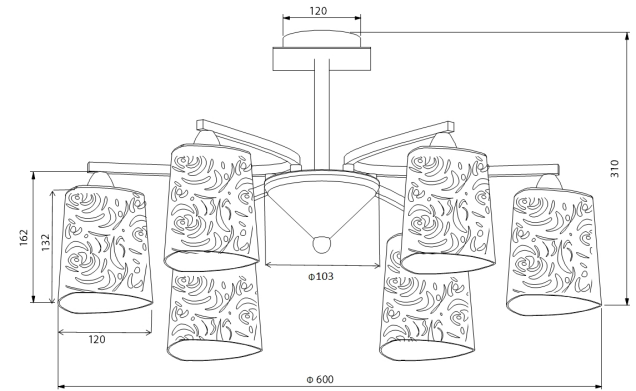

# Instruction

Collection: ELEGANT  
Series: CICLO  
Model: ARM055-CL-06-N  
Ceiling

- Ceiling

6 x E14 (40W)

**MAYTONI**  
DECORATIVE LIGHTING

[www.maytoni.de](http://www.maytoni.de)