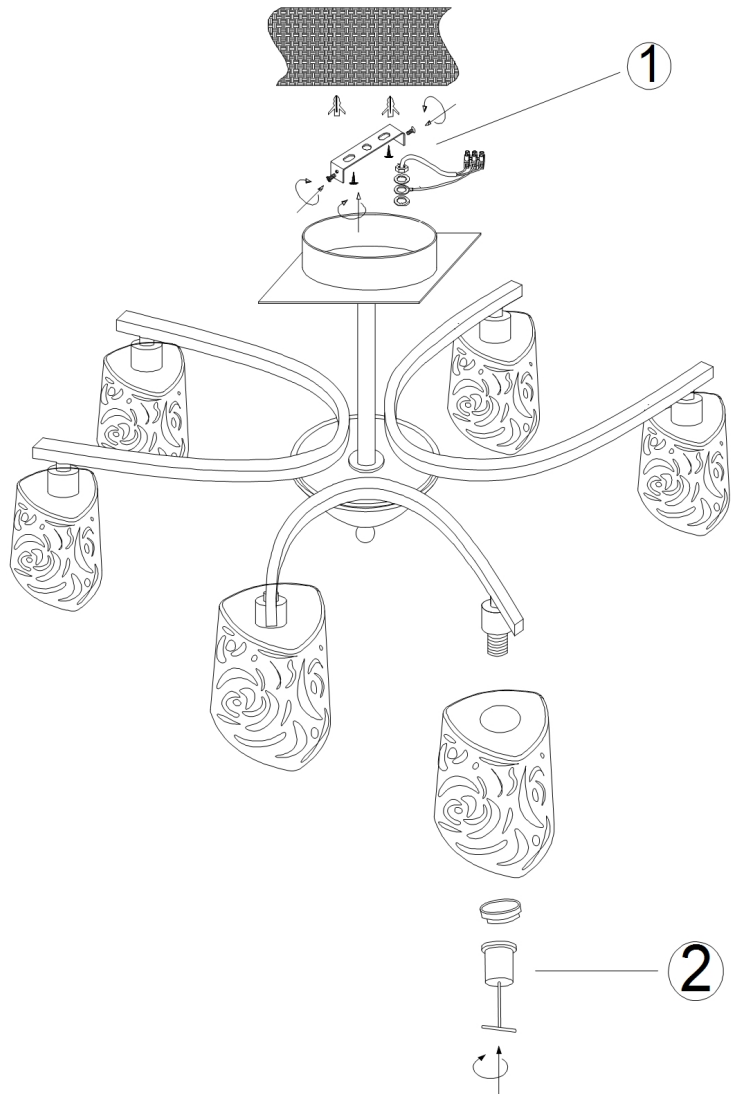

# Instruction

Collection: ELEGANT  
Series: CICLO  
Model: ARM055-CL-06-N  
Ceiling

- Ceiling

6 x E14 (40W)

**MAYTONI**  
DECORATIVE LIGHTING

[www.maytoni.de](http://www.maytoni.de)