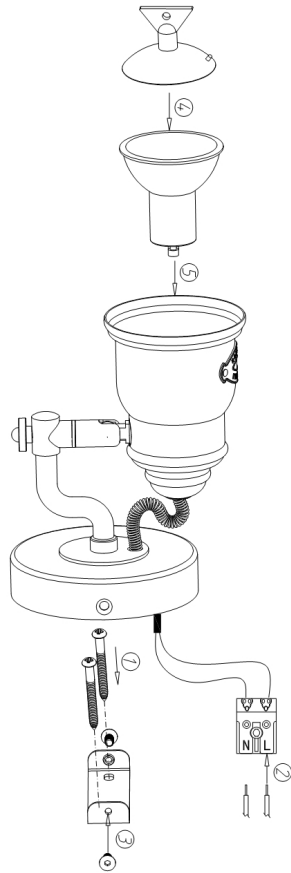

Instruction

Collection: SPOT
Series: BORG
Model: SP315-CW-01-BS
Wall & ceiling

- Wall & ceiling

1 x GU10 (50W)

MAYTONI
DECORATIVE LIGHTING

www.maytoni.de