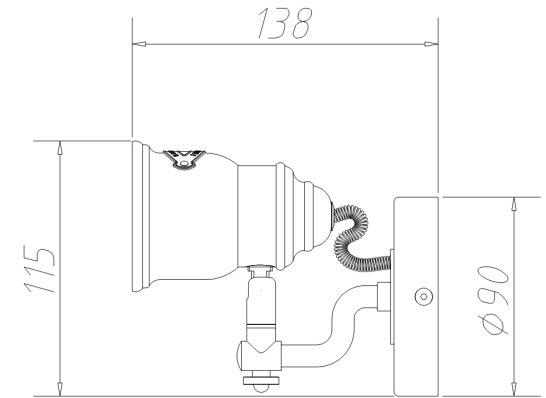

Instruction

Collection: SPOT
Series: BORG
Model: SP315-CW-01-BS
Wall & ceiling

- Wall & ceiling

1 x GU10 (50W)

MAYTONI
DECORATIVE LIGHTING

www.maytoni.de