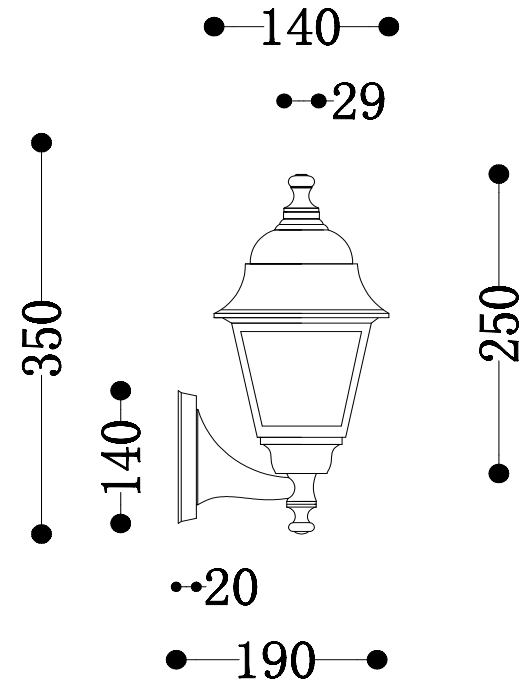

Instruction

O004WL-01B

1 x E27 (60W)

Model: O004WL-01B
Collection: Outdoor
Series: Abbey Road

Wall Lamps