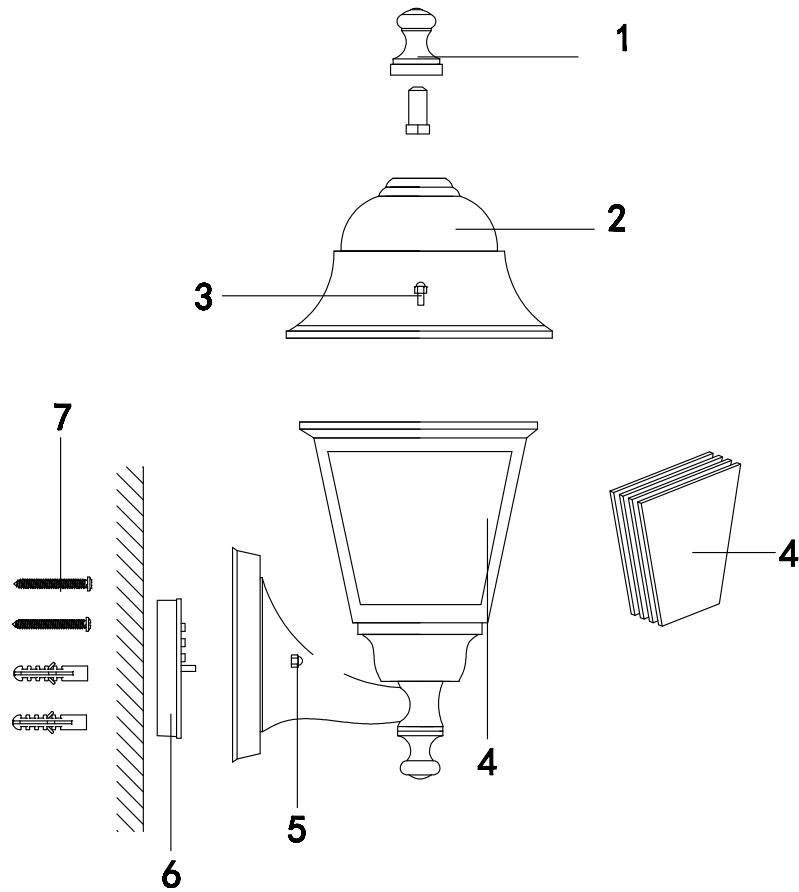

Instruction

O004WL-01B

1 x E27 (60W)

Model: O004WL-01B
Collection: Outdoor
Series: Abbey Road

Wall Lamps