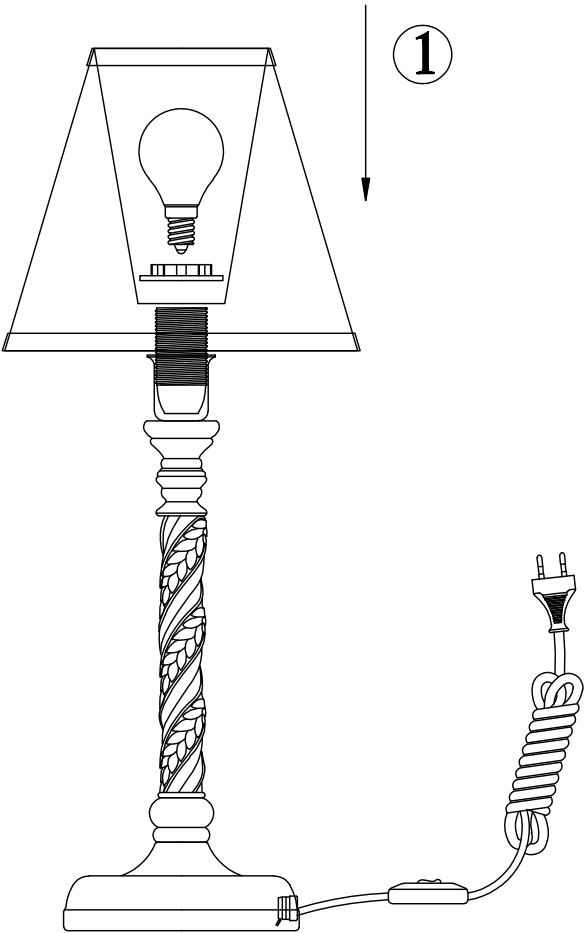

Instruction

Collection: Elegant
Series: Climb
Model: ARM026-11-W
Mobile

1 x E14 (40w)

A small icon of a light bulb above the text '1 x E14 (40w)'.

MAYTONI
DECORATIVE LIGHTING

www.maytoni.de