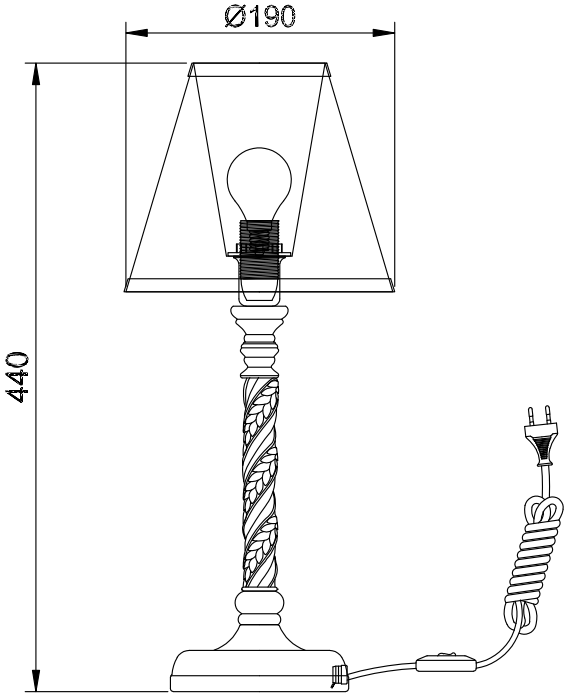

Instruction

Collection: Elegant
Series: Climb
Model: ARM026-11-W
Mobile

1 x E14 (40w)

A small icon of a light bulb above the text '1 x E14 (40w)'.

MAYTONI
DECORATIVE LIGHTING

www.maytoni.de