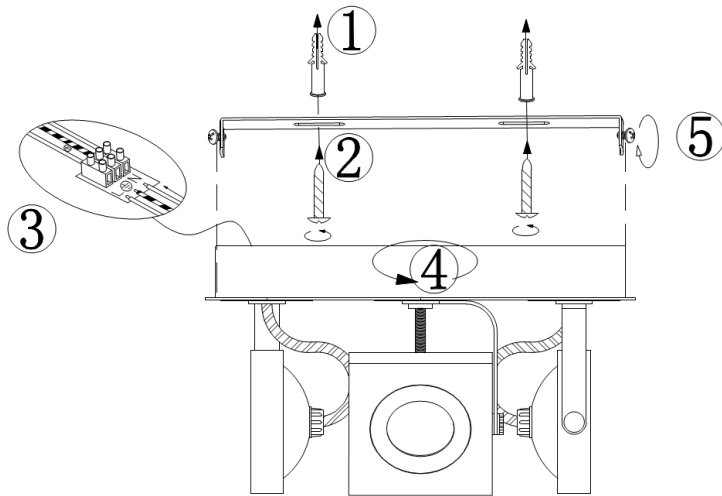

# Instruction

Collection: SPOT  
Series: MAGNETAR 2  
Model: SP162-CW-03-W  
Wall & ceiling

- Wall & ceiling

max 5W  
400 LM

**MAYTONI**  
DECORATIVE LIGHTING

[www.maytoni.de](http://www.maytoni.de)