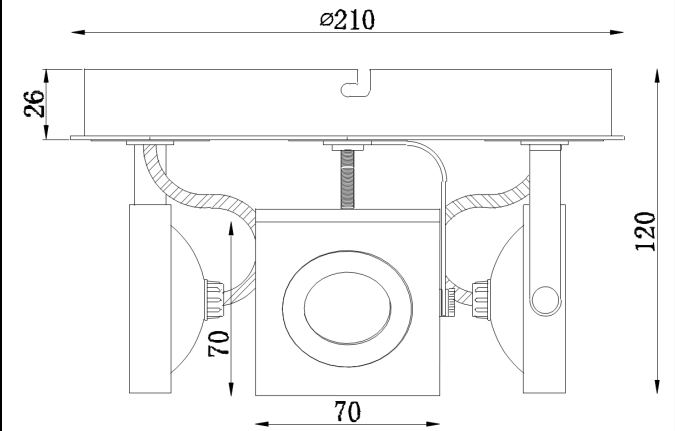

# Instruction

Collection: SPOT  
Series: MAGNETAR 2  
Model: SP162-CW-03-W  
Wall & ceiling

- Wall & ceiling

max 5W  
400 LM

**MAYTONI**  
DECORATIVE LIGHTING

[www.maytoni.de](http://www.maytoni.de)