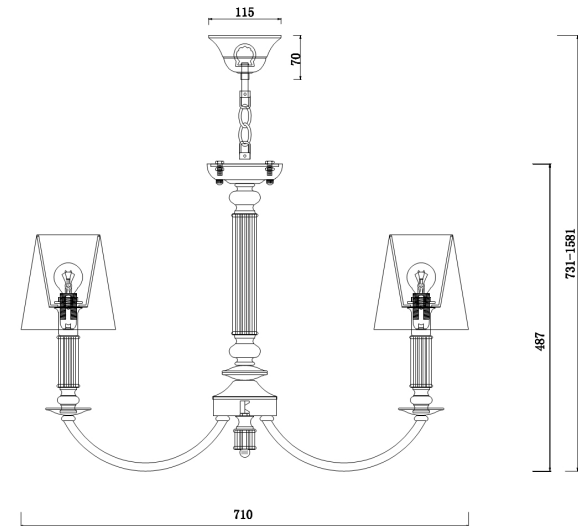

FREYA
TRADITION OF QUALITY

INSTRUCTION

Model: FR2539PL-06BS

Chandelier

6 x E14 (40W)

FREYA-LIGHT.COM