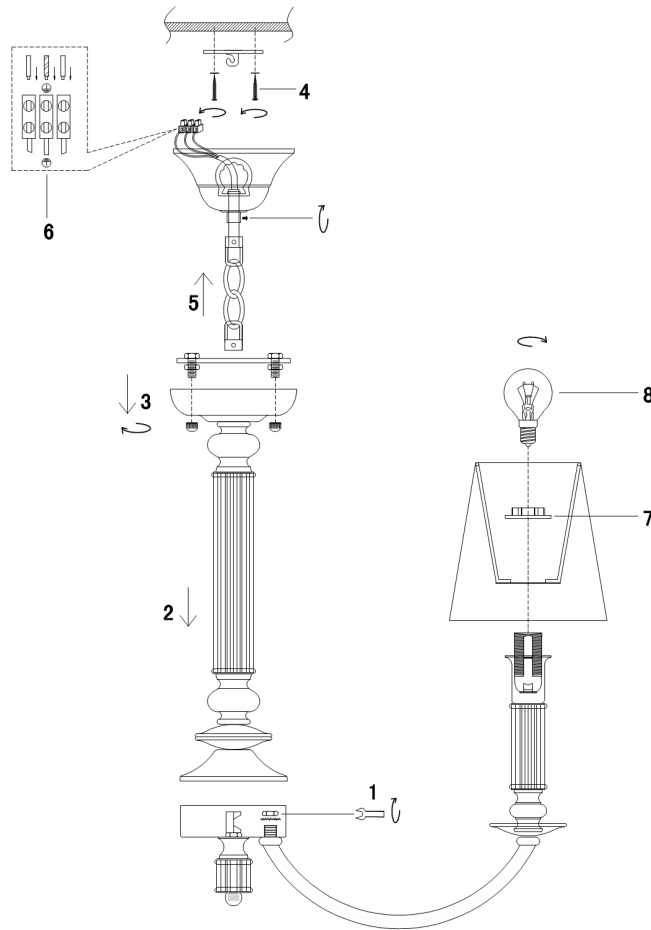

FREYA
TRADITION OF QUALITY

INSTRUCTION

Model: FR2539PL-06BS

Chandelier

6 x E14 (40W)

FREYA-LIGHT.COM