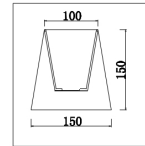

FREYA
TRADITION OF QUALITY

INSTRUCTION

Model: FR2539PL-06BS

Chandelier

6 x E14 (40W)

FREYA-LIGHT.COM