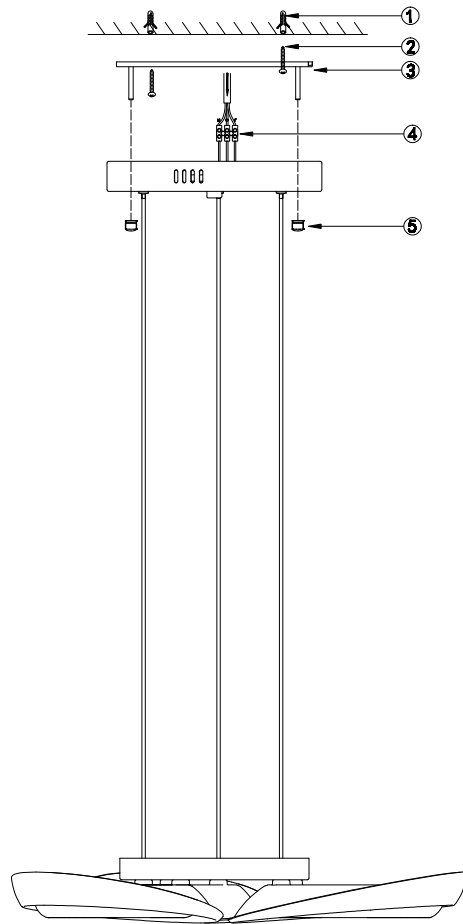

# Instruction

FR6007PL-L51W

MAX 51W  
5100 Lumen

Model: FR6007PL-L51W  
Series: Elena

Ceiling Lamps