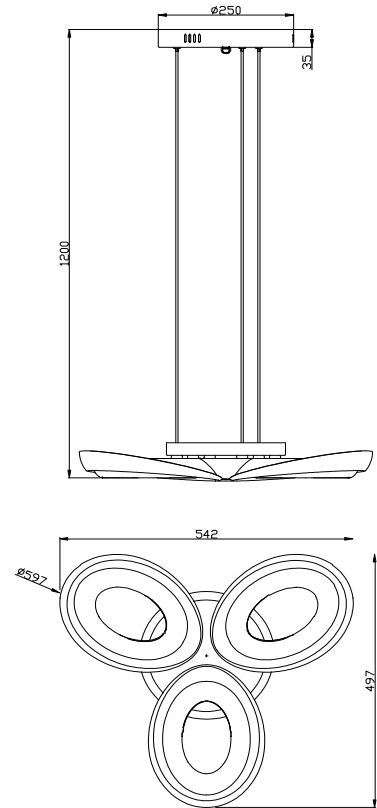

# Instruction

FR6007PL-L51W

MAX 51W  
5100 Lumen

Model: FR6007PL-L51W  
Series: Elena

Ceiling Lamps