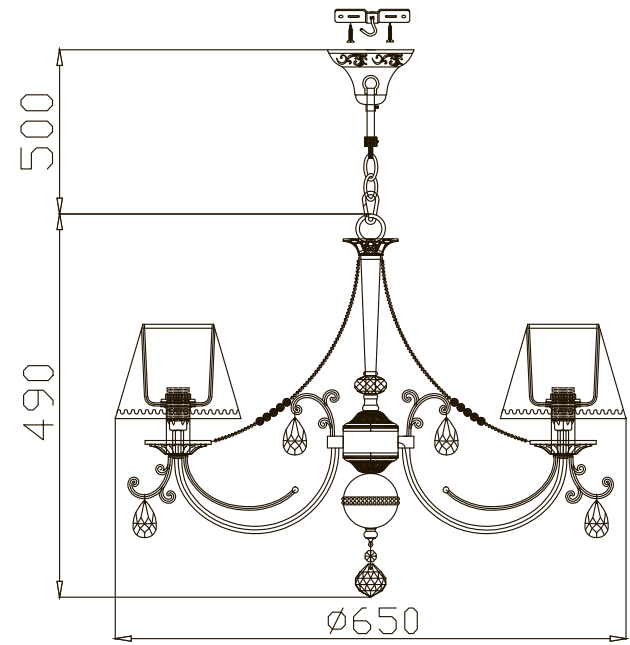

# Instruction

Collection: Royal Classic  
 Series: Soffia  
 Model: RC095-PL-06-N  
 Pendant Lamps

A = 6  
 B = 6  
 C = 1

 - Pendant Lamps

  
 6 x E14 (40w)

**MAYTONI**  
 DECORATIVE LIGHTING  
[www.maytoni.de](http://www.maytoni.de)