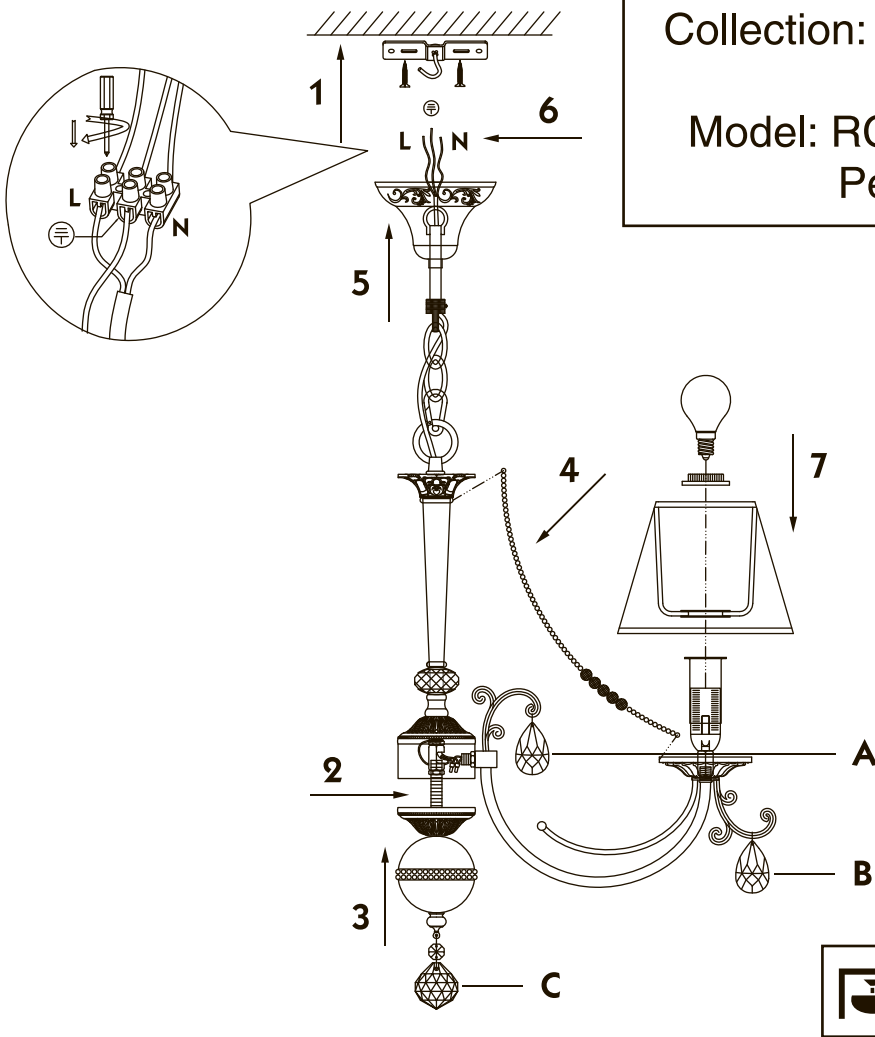

# Instruction

Collection: Royal Classic  
 Series: Soffia  
 Model: RC095-PL-06-N  
 Pendant Lamps

A = 6  
 B = 6  
 C = 1

 - Pendant Lamps

  
 6 x E14 (40w)

**MAYTONI**  
 DECORATIVE LIGHTING  
[www.maytoni.de](http://www.maytoni.de)